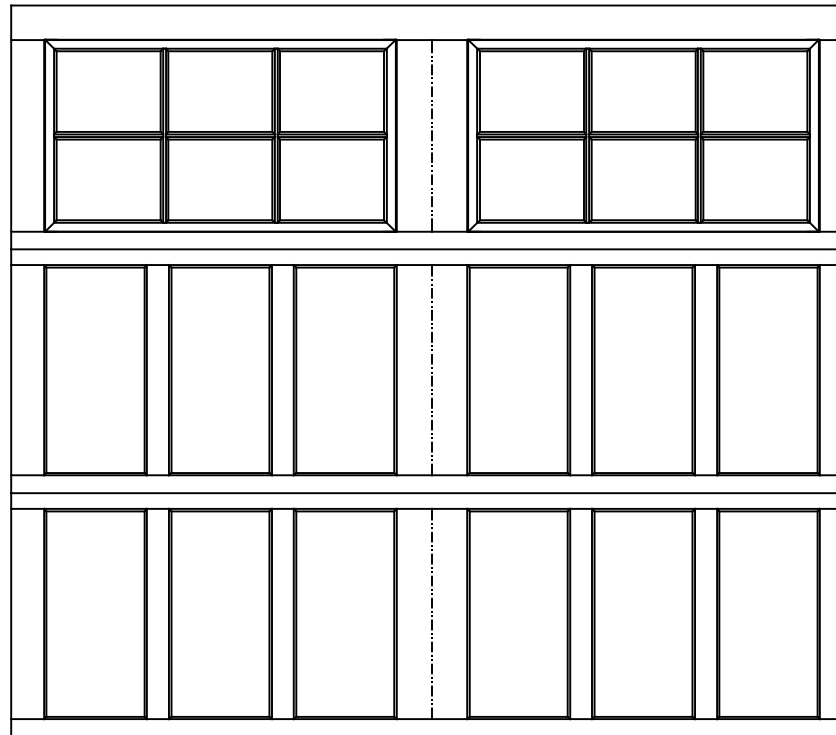

WAYNE-DALTON, A DIVISION OF THE
OVERHEAD DOOR CORP.

EXTERIOR VIEW

WAYNE-DALTON CONFIDENTIAL PROPRIETARY
NOT TO BE DUPLICATED OR REPRINTED WITHOUT
WRITTEN PERMISSION FROM OVERHEAD DOOR CORP.

WWW.WAYNE-DALTON.COM

8'0" X 7'0" 9700 PROVIDENCE DESIGN
3 SECTION/2 PANEL
12 LITE TOP SECTION SHOWN
(3) 27.73" SECTIONS