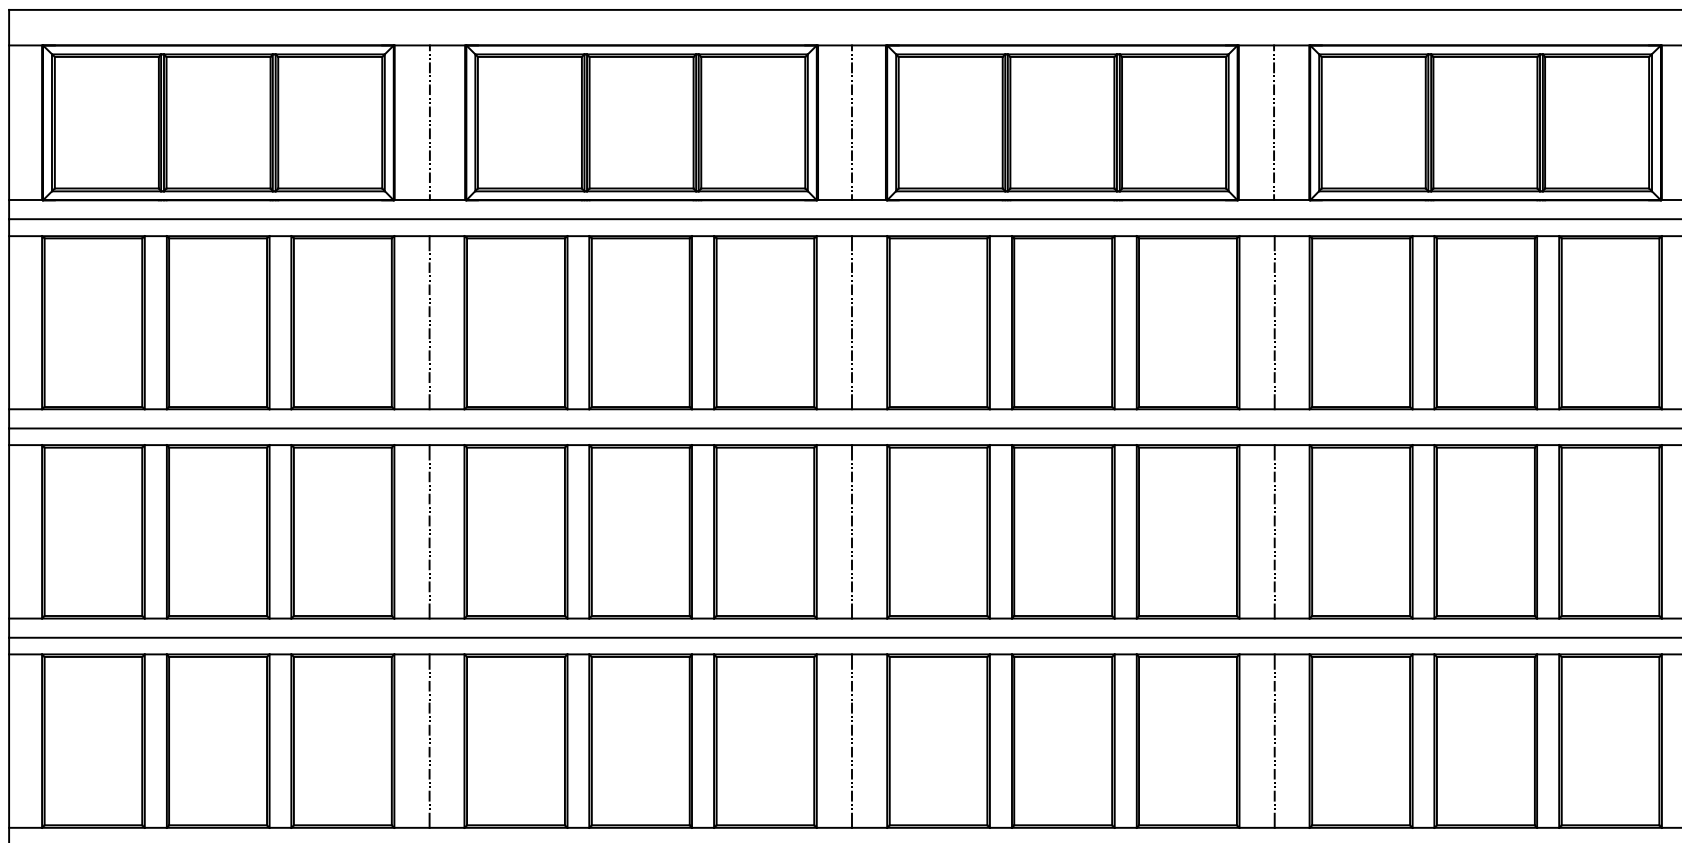

16'0" X 8'0" 9700 PROVIDENCE DESIGN

4 SECTION/4 PANEL

12 LITE TOP SECTION SHOWN

(4) 23.8" SECTIONS