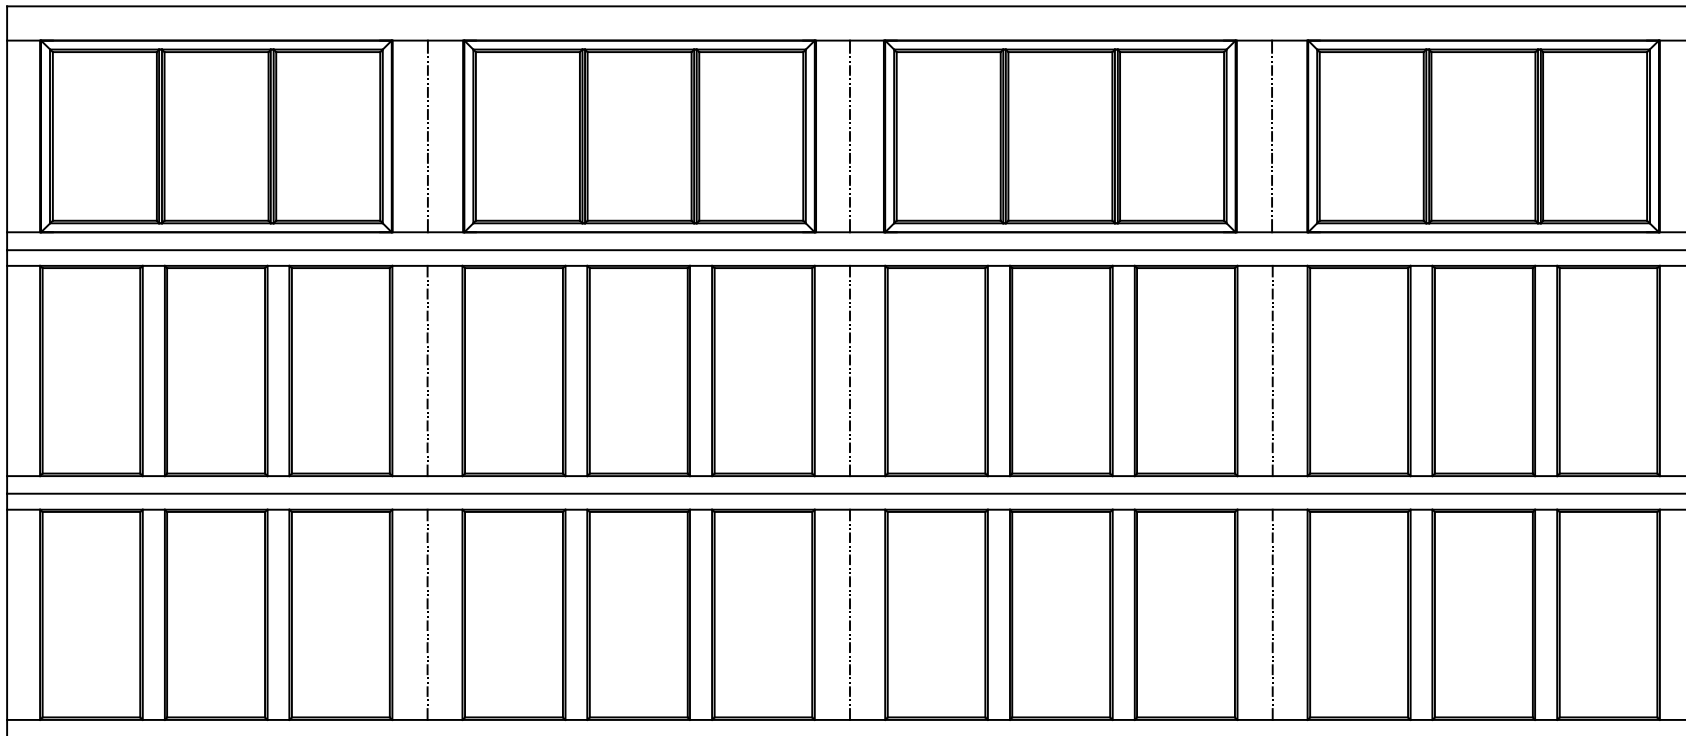

WAYNE-DALTON, A DIVISION OF THE
OVERHEAD DOOR CORP.

EXTERIOR VIEW

WAYNE-DALTON CONFIDENTIAL PROPRIETARY
NOT TO BE DUPLICATED OR REPRINTED WITHOUT
WRITTEN PERMISSION FROM OVERHEAD DOOR CORP.

WWW.WAYNE-DALTON.COM

16'0" X 7'0" 9700 PROVIDENCE DESIGN

3 SECTION/4 PANEL

12 LITE TOP SECTION SHOWN

(3) 27.73" SECTIONS