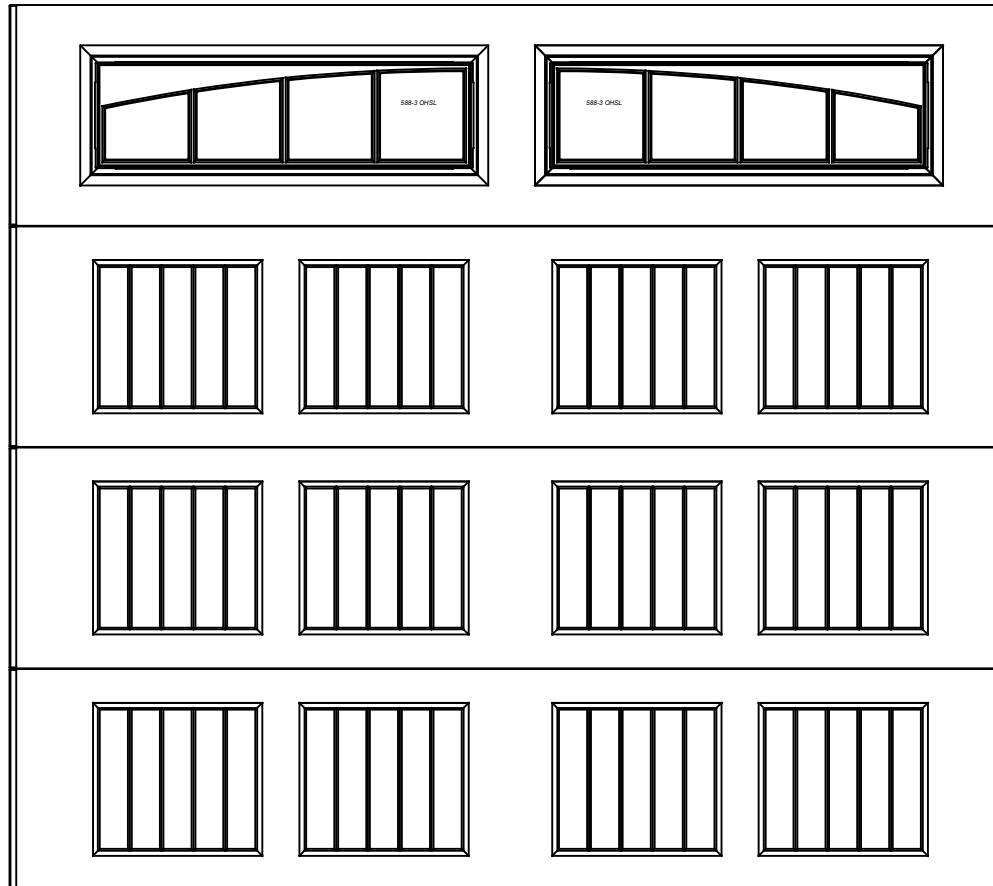

WAYNE DALTON, A DIVISION OF THE
OVERHEAD DOOR CORP.

EXTERIOR VIEW

WAYNE DALTON CONFIDENTIAL PROPRIETARY
NOT TO BE DUPLICATED OR REPRINTED WITHOUT
WRITTEN PERMISSION FROM OVERHEAD DOOR CORP.

WWW.WAYNE-DALTON.COM

9 X 8 9100/9605 SONOMA DESIGN

4 SECTION/4 PANEL

WYNDBRIDGE IV TOP SECTION SHOWN

CONSISTS OF (4) 23.8" SECTIONS