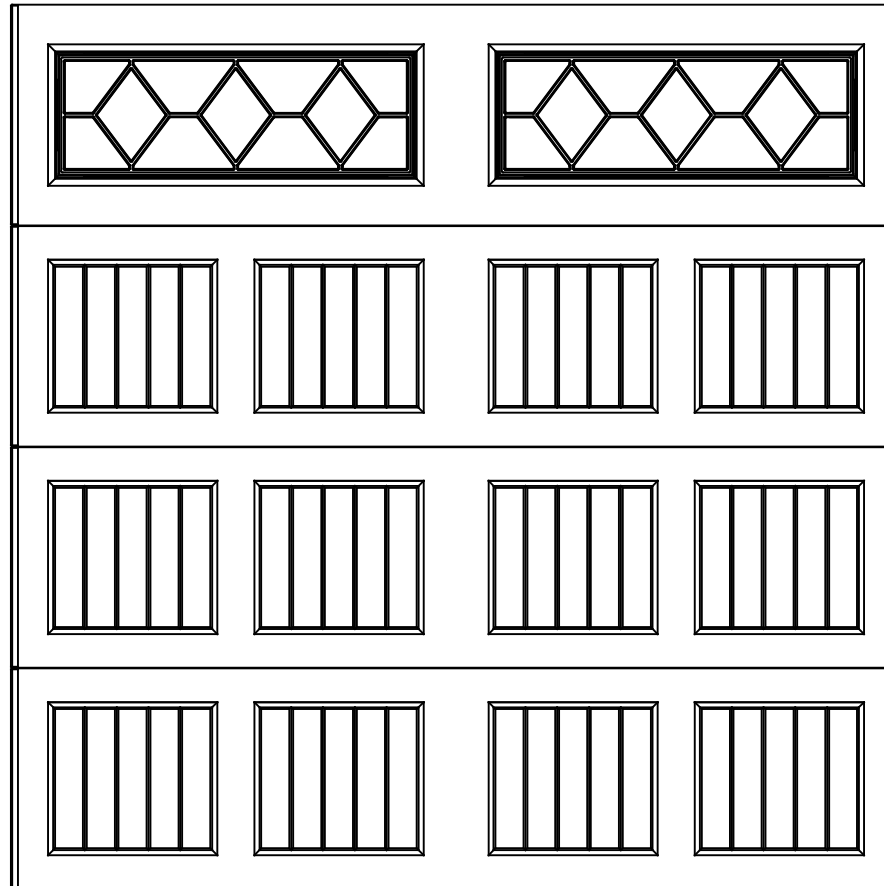

WAYNE DALTON, A DIVISION OF THE
OVERHEAD DOOR CORP.

EXTERIOR VIEW

WAYNE DALTON CONFIDENTIAL PROPRIETARY
NOT TO BE DUPLICATED OR REPRINTED WITHOUT
WRITTEN PERMISSION FROM OVERHEAD DOOR CORP.

WWW.WAYNE-DALTON.COM

8 X 8 9100/9605 SONOMA DESIGN

4 SECTION/4 PANEL

WATERTON III TOP SECTION SHOWN

CONSISTS OF (4) 23.8" SECTIONS