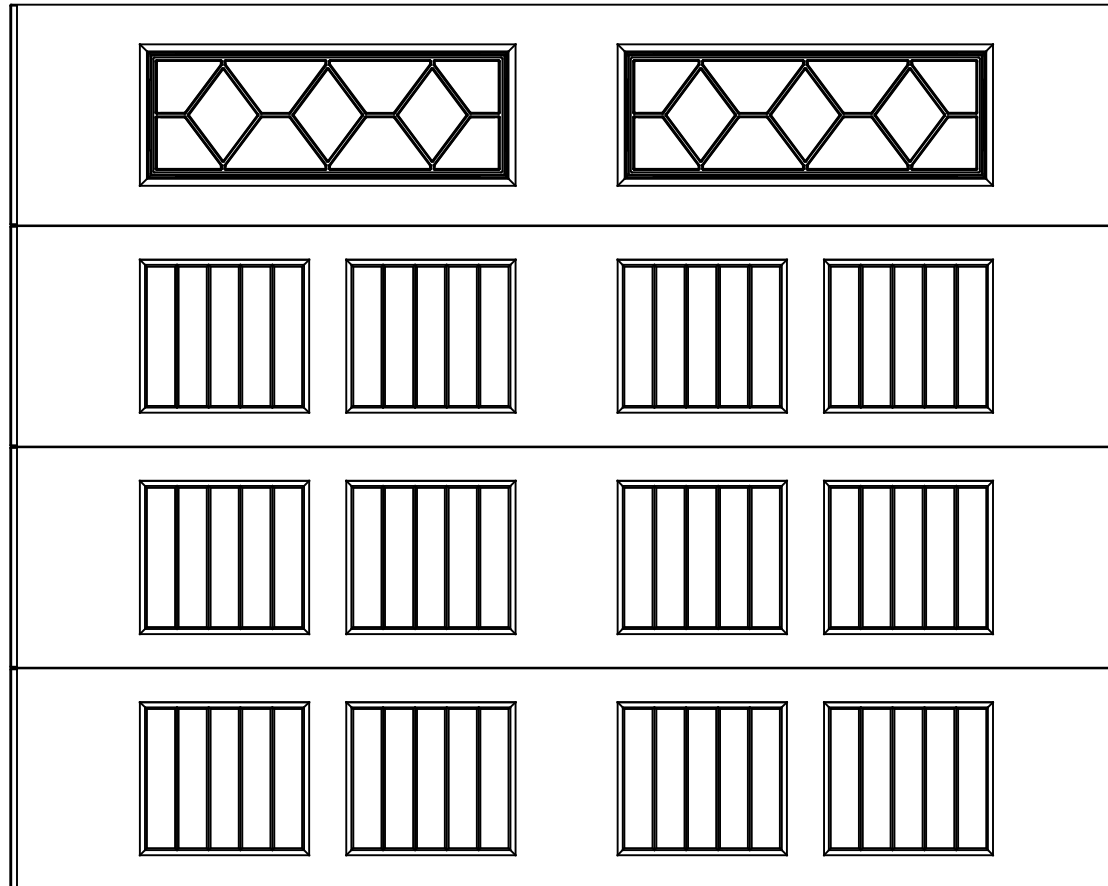

EXTERIOR VIEW

WAYNE DALTON CONFIDENTIAL PROPRIETARY
NOT TO BE DUPLICATED OR REPRINTED WITHOUT
WRITTEN PERMISSION FROM OVERHEAD DOOR CORP.

WWW.WAYNE-DALTON.COM

WAYNE DALTON, A DIVISION OF THE
OVERHEAD DOOR CORP.

10 X 8 9100/9605 SONOMA DESIGN

4 SECTION/4 PANEL

WATERTON III TOP SECTION SHOWN

CONSISTS OF (4) 23.8" SECTIONS