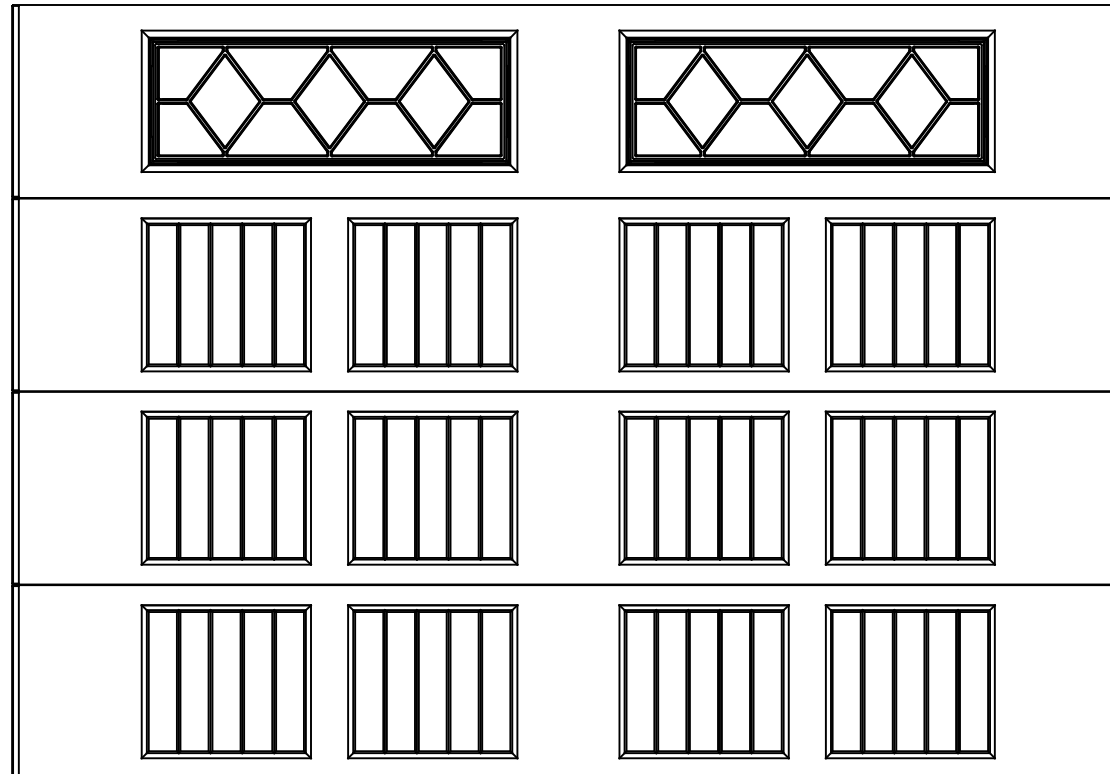

WAYNE DALTON, A DIVISION OF THE
OVERHEAD DOOR CORP.

EXTERIOR VIEW

WAYNE DALTON CONFIDENTIAL PROPRIETARY
NOT TO BE DUPLICATED OR REPRINTED WITHOUT
WRITTEN PERMISSION FROM OVERHEAD DOOR CORP.

WWW.WAYNE-DALTON.COM

10 X 7 9100/9605 SONOMA DESIGN

4 SECTION/4 PANEL

WATERTON III TOP SECTION SHOWN

CONSISTS OF (4) 20.8" SECTIONS