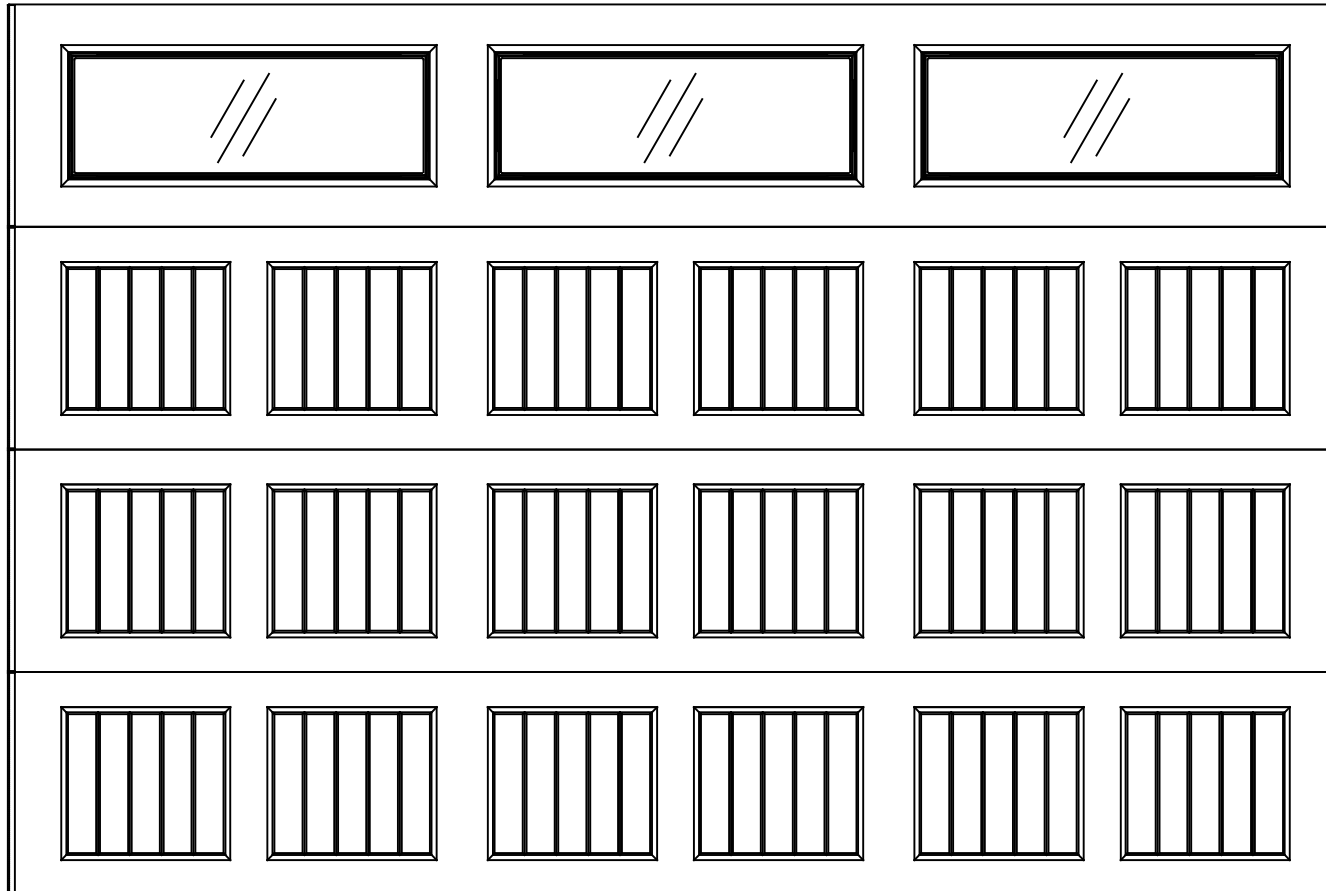

12 X 8 9100/9605 SONOMA DESIGN

4 SECTION/6 PANEL

STYLELINE III TOP SECTION SHOWN

CONSISTS OF (4) 23.8" SECTIONS