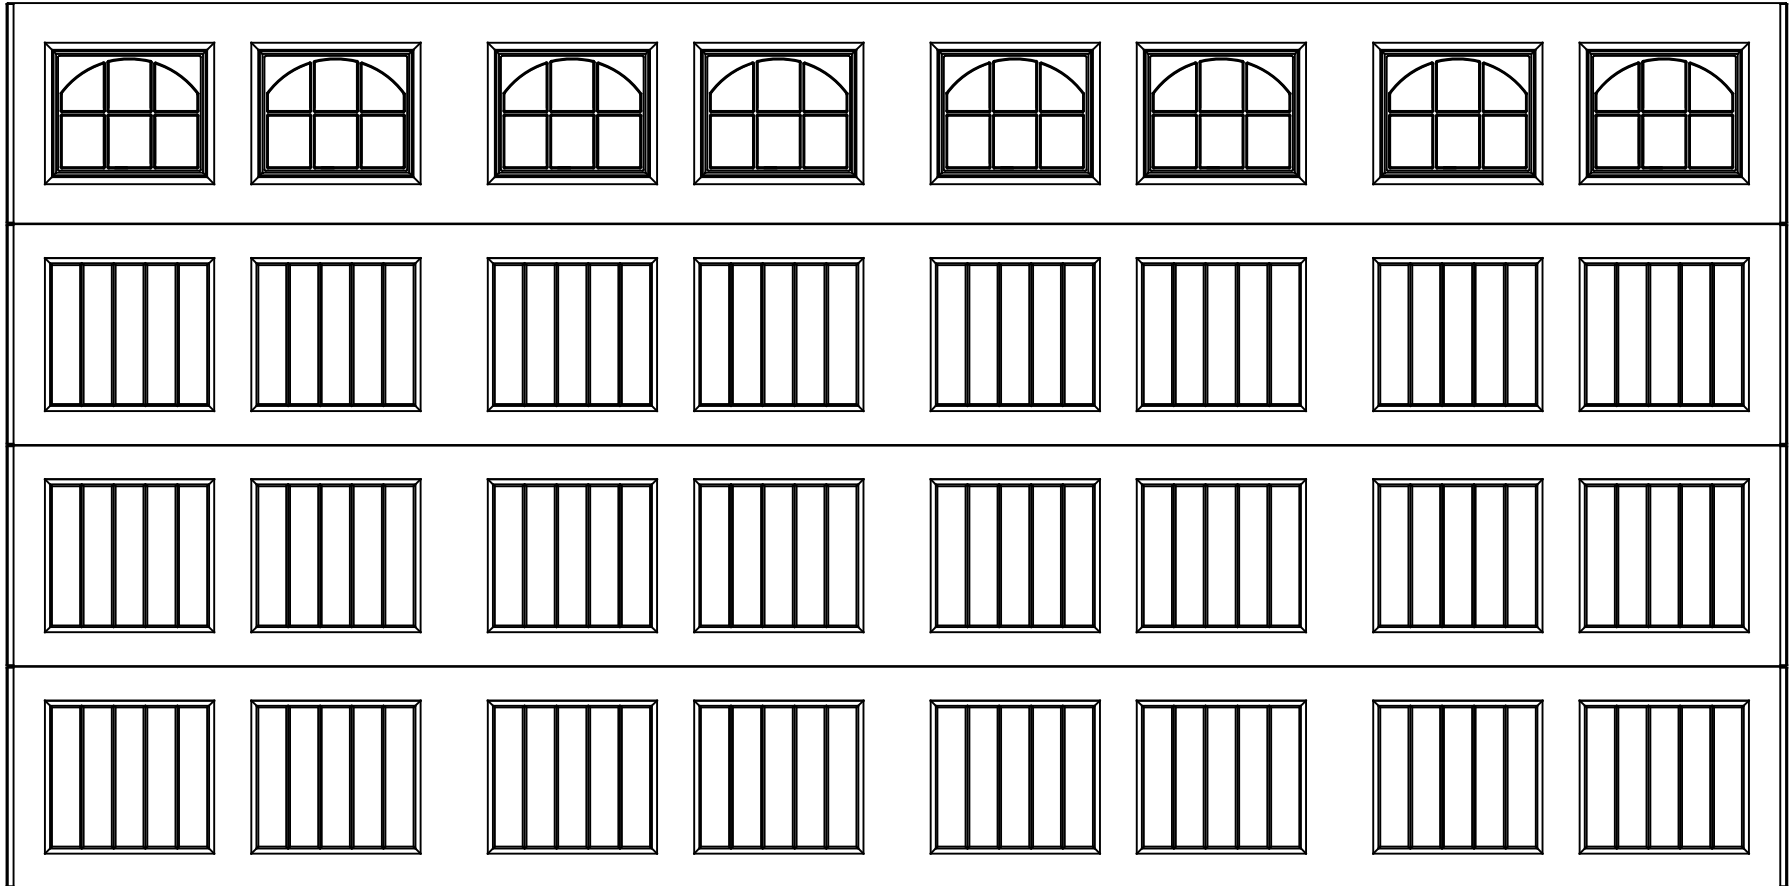

EXTERIOR VIEW

WAYNE DALTON CONFIDENTIAL PROPRIETARY
NOT TO BE DUPLICATED OR REPRINTED WITHOUT
WRITTEN PERMISSION FROM OVERHEAD DOOR CORP.

WWW.WAYNE-DALTON.COM

WAYNE DALTON, A DIVISION OF THE
OVERHEAD DOOR CORP.

16 X 8 9100/9605 SONOMA DESIGN

4 SECTION/8 PANEL

CASCADE I TOP SECTION SHOWN

CONSISTS OF (4) 23.8" SECTIONS