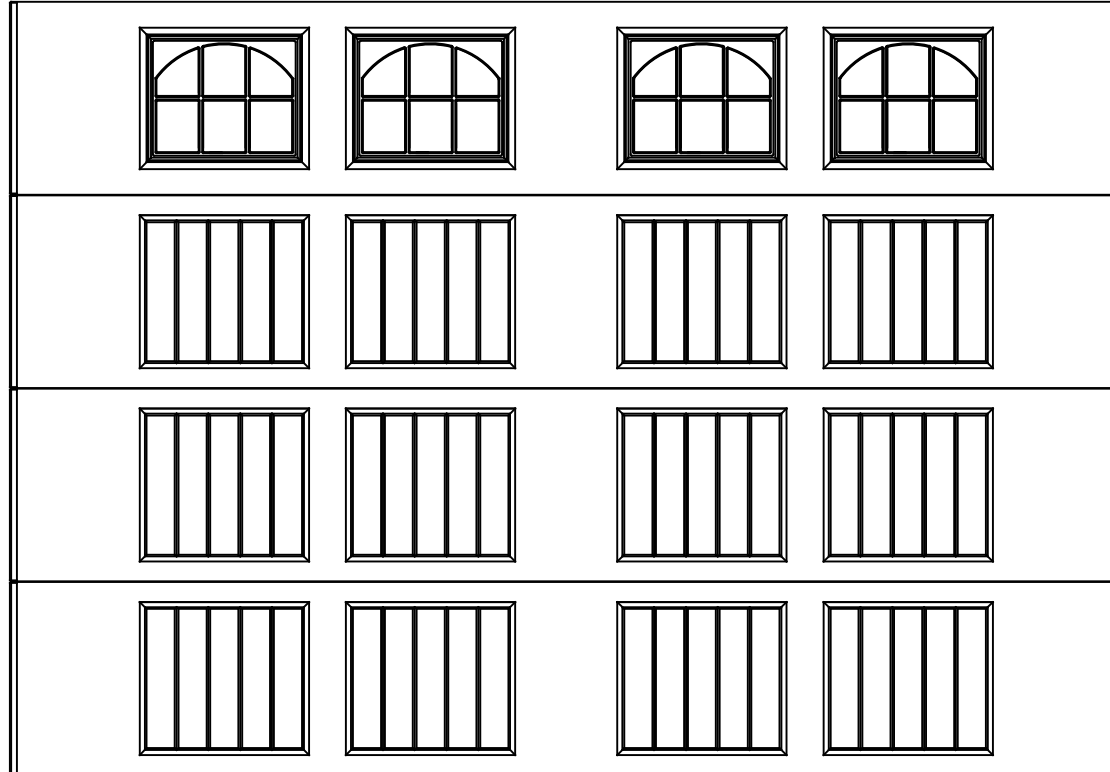

EXTERIOR VIEW

WAYNE DALTON CONFIDENTIAL PROPRIETARY
NOT TO BE DUPLICATED OR REPRINTED WITHOUT
WRITTEN PERMISSION FROM OVERHEAD DOOR CORP.

WWW.WAYNE-DALTON.COM

WAYNE DALTON, A DIVISION OF THE
OVERHEAD DOOR CORP.

10 X 7 9100/9605 SONOMA DESIGN

4 SECTION/4 PANEL

CASCADE I TOP SECTION SHOWN

CONSISTS OF (4) 20.8" SECTIONS