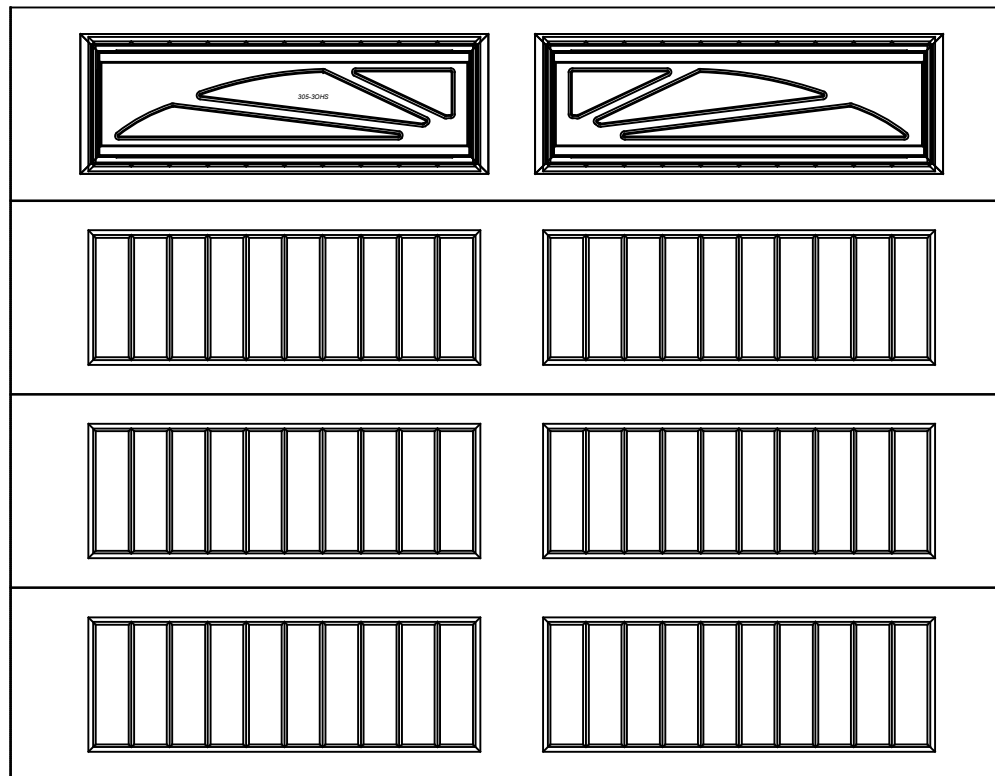

9 x 7 9100/9605 SONOMA RANCH

4 SECTIONS/2 PANELS

WILLIAMSBURG IV TOP SECTION SHOWN

CONSISTS OF (4) 20.8" SECTIONS