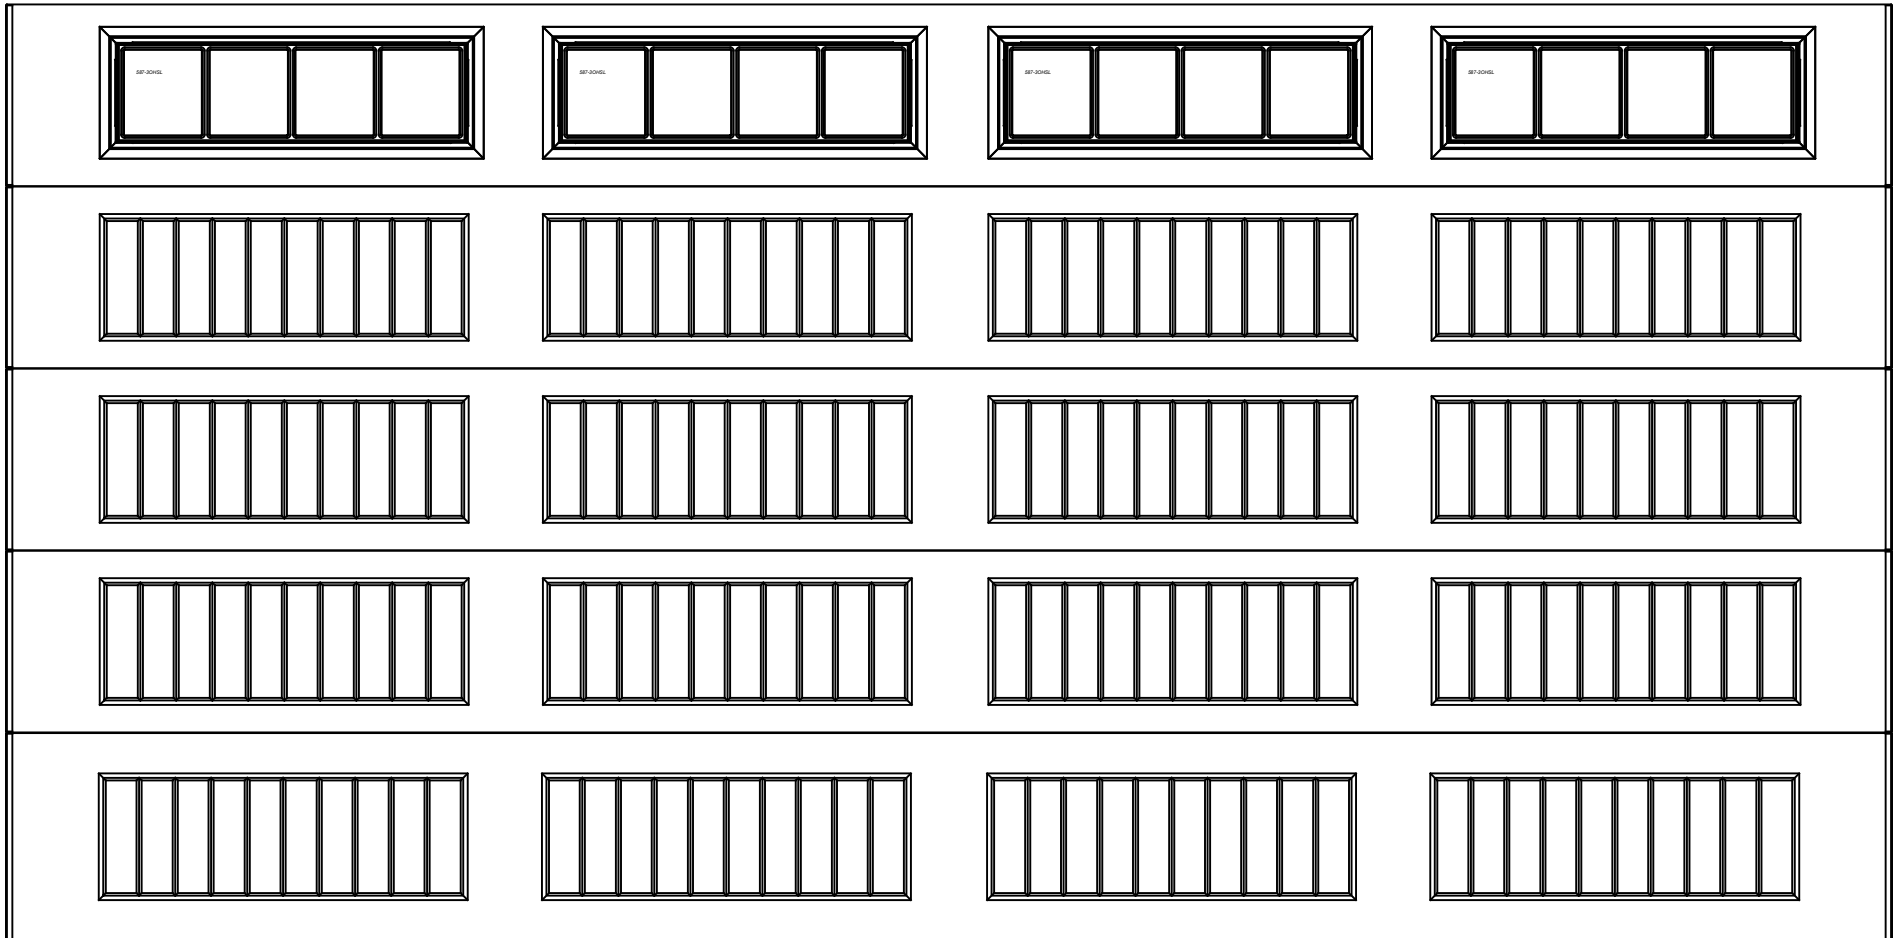

WAYNE DALTON, A DIVISION OF THE  
OVERHEAD DOOR CORP.

18 X 9 9100/9605 SONOMA RANCH  
5 SECTION/4 PANEL  
STOCKBRIDGE IV 4LITE TOP SECTION SHOWN  
CONSISTS OF (4) 20.8" SECTIONS & (1) 23.8" SECTION