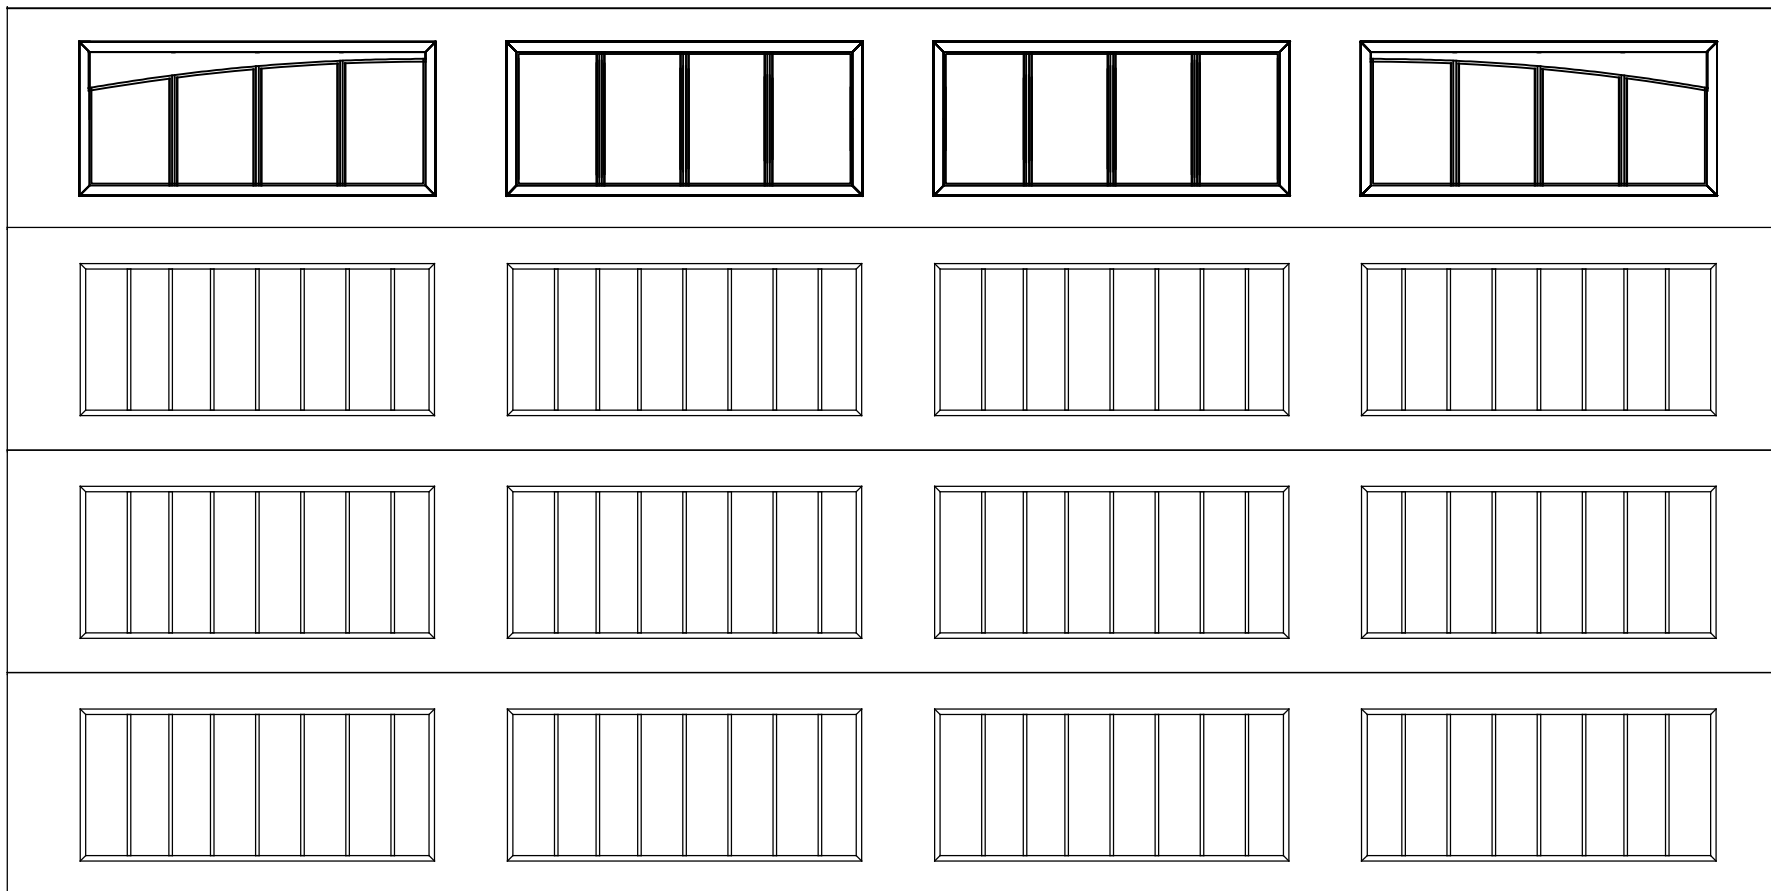

WAYNE DALTON, A DIVISION OF THE
OVERHEAD DOOR CORP.

EXTERIOR VIEW

WAYNE DALTON CONFIDENTIAL PROPRIETARY
NOT TO BE DUPLICATED OR REPRINTED WITHOUT
WRITTEN PERMISSION FROM OVERHEAD DOOR CORP.

WWW.WAYNE-DALTON.COM

16 X 8 9510 RIDGEFIELD
4 SECTION/4 PANEL
SINGLE WYNDBRIDGE 4-PANE TOP SECTION SHOWN
CONSISTS OF (4) 23.8" SECTIONS