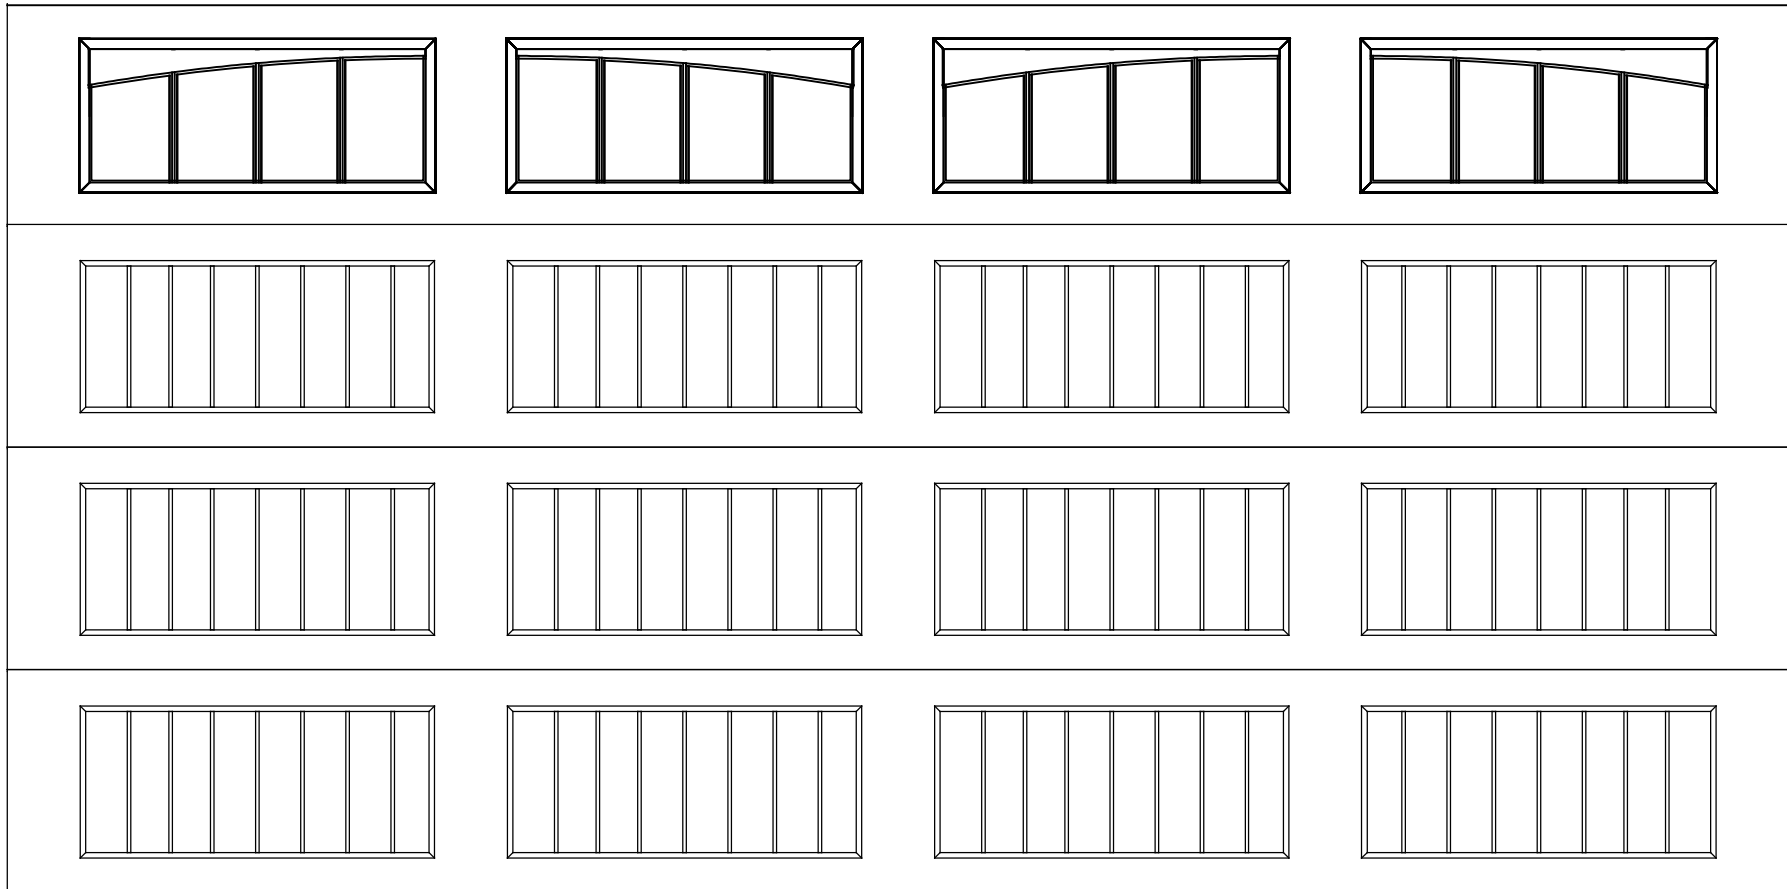

16 X 8 9510 RIDGEFIELD
4 SECTION/4 PANEL
DOUBLE WYNDBRIDGE 4-PANE TOP SECTION SHOWN
CONSISTS OF (4) 23.8" SECTIONS