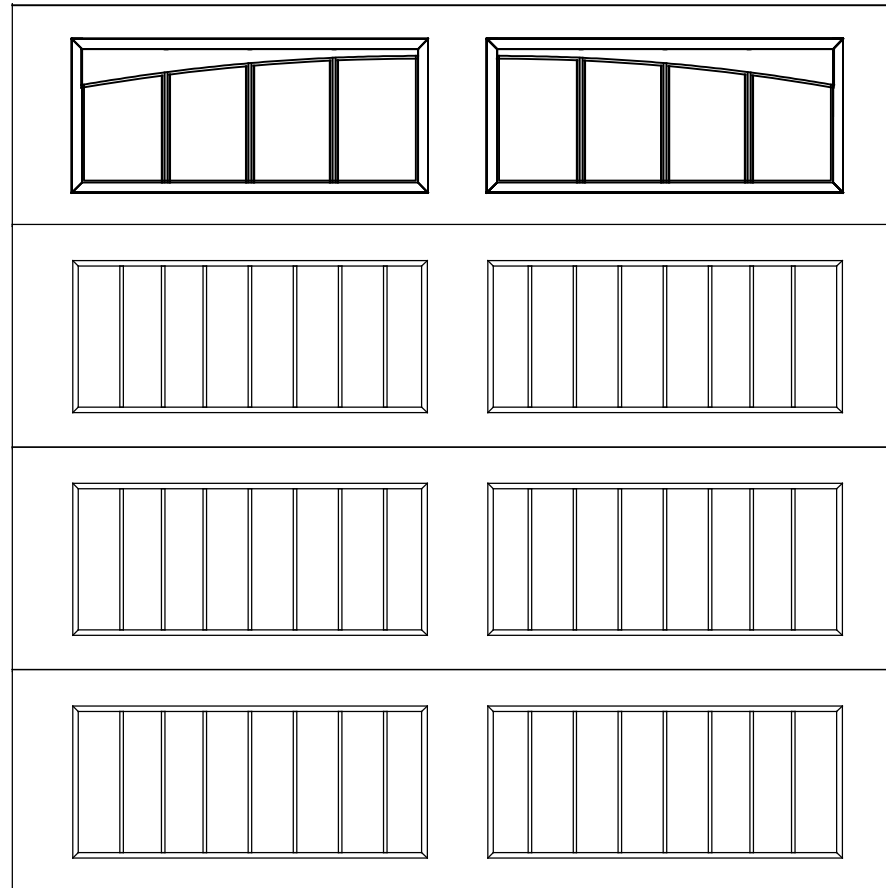

WAYNE DALTON, A DIVISION OF THE
OVERHEAD DOOR CORP.

EXTERIOR VIEW

WAYNE DALTON CONFIDENTIAL PROPRIETARY
NOT TO BE DUPLICATED OR REPRINTED WITHOUT
WRITTEN PERMISSION FROM OVERHEAD DOOR CORP.

WWW.WAYNE-DALTON.COM

8 X 8 9510 RIDGEFIELD
4 SECTION/2 PANEL
WYNDBRIDGE 4-PANE TOP SECTION SHOWN
CONSISTS OF (4) 23.8" SECTIONS