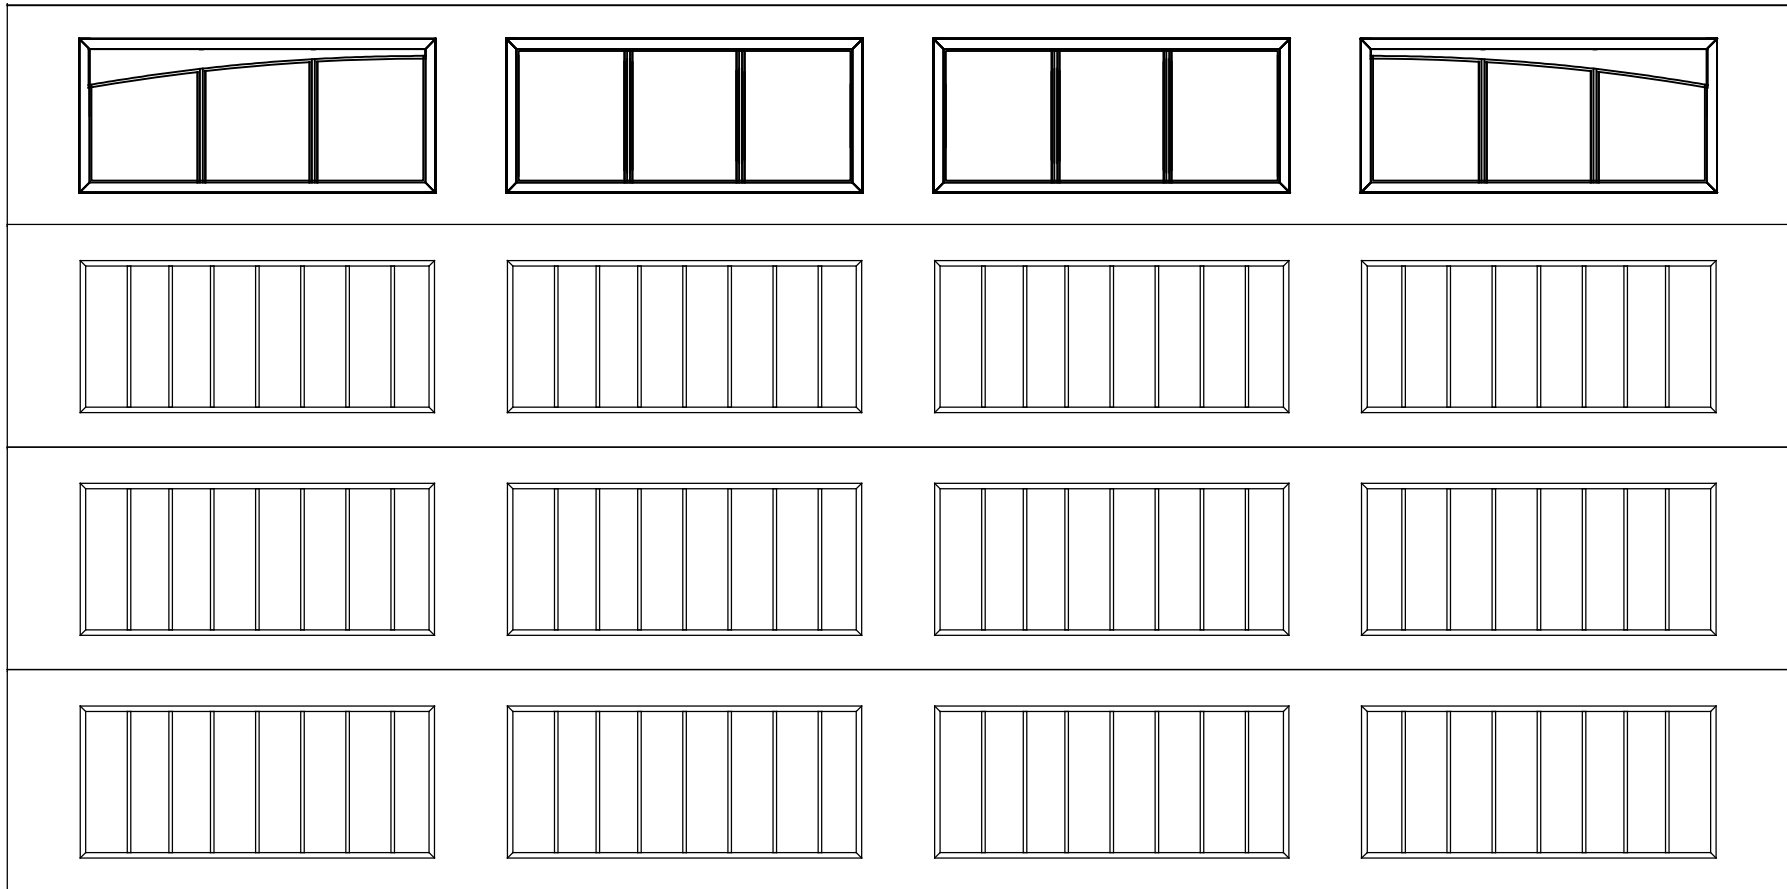

WAYNE DALTON, A DIVISION OF THE
OVERHEAD DOOR CORP.

EXTERIOR VIEW

WAYNE DALTON CONFIDENTIAL PROPRIETARY
NOT TO BE DUPLICATED OR REPRINTED WITHOUT
WRITTEN PERMISSION FROM OVERHEAD DOOR CORP.

WWW.WAYNE-DALTON.COM

16 X 8 9510 RIDGEFIELD
4 SECTION/4 PANEL
SINGLE WYNDBRIDGE 3-PANE TOP SECTION SHOWN
CONSISTS OF (4) 23.8" SECTIONS