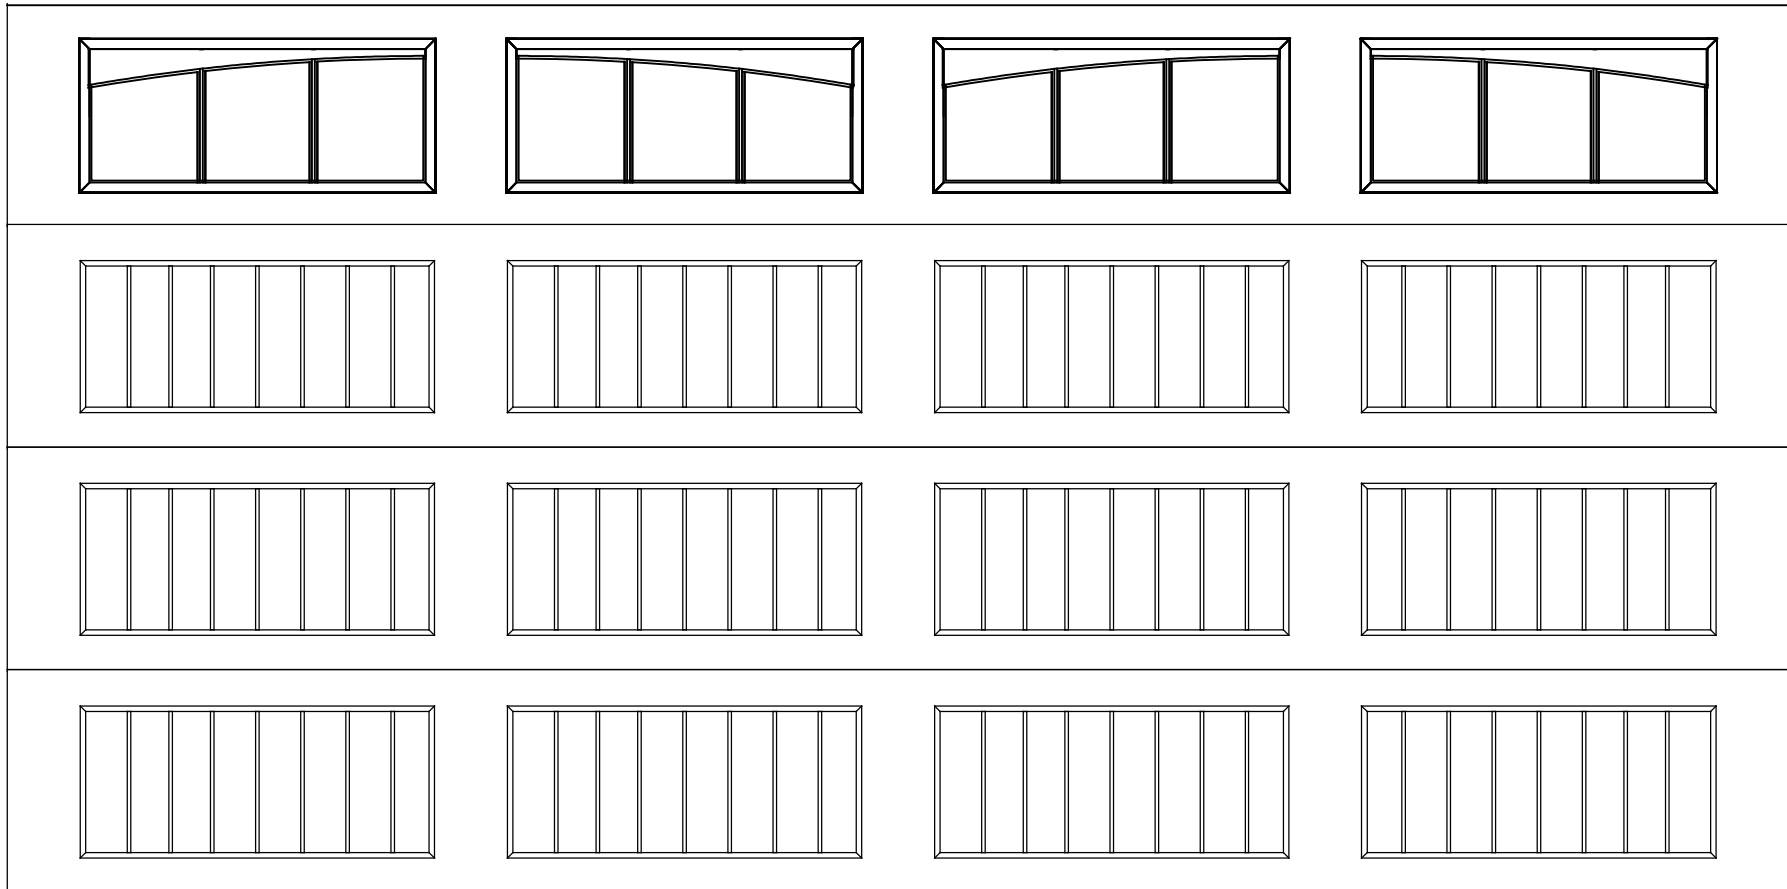

16 X 8 9510 RIDGEFIELD
4 SECTION/4 PANEL
DOUBLE WYNDBRIDGE 3-PANE TOP SECTION SHOWN
CONSISTS OF (4) 23.8" SECTIONS