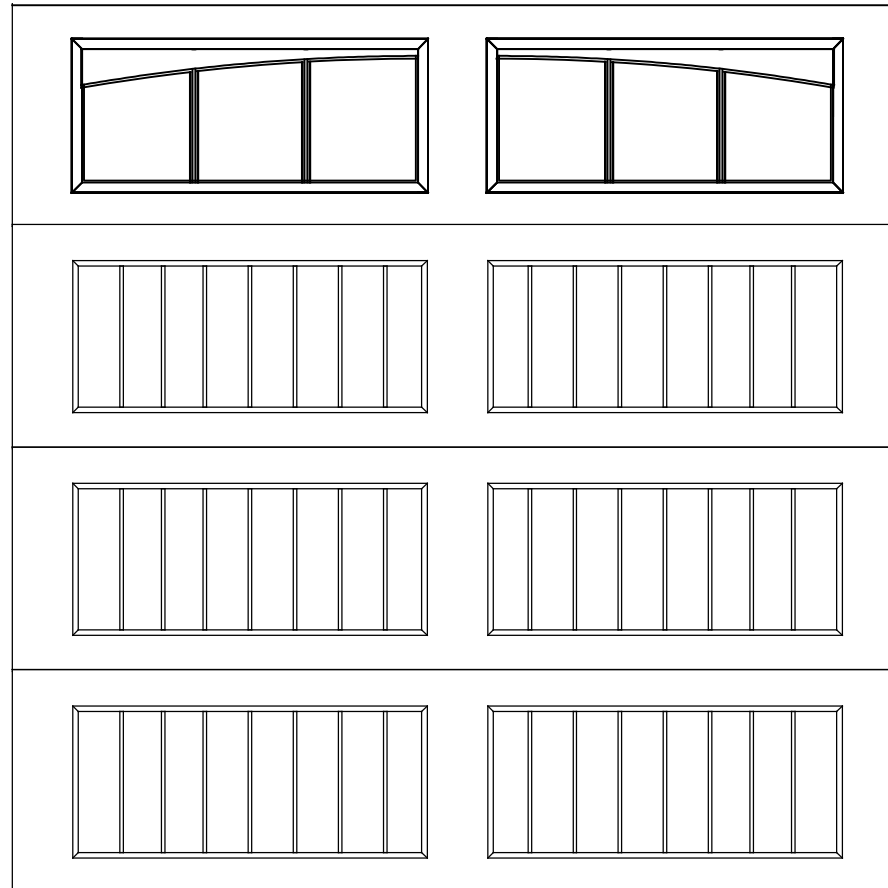

WAYNE DALTON, A DIVISION OF THE
OVERHEAD DOOR CORP.

EXTERIOR VIEW

WAYNE DALTON CONFIDENTIAL PROPRIETARY
NOT TO BE DUPLICATED OR REPRINTED WITHOUT
WRITTEN PERMISSION FROM OVERHEAD DOOR CORP.

WWW.WAYNE-DALTON.COM

8 X 8 9510 RIDGEFIELD
4 SECTION/2 PANEL
WYNDBRIDGE 3-PANE TOP SECTION SHOWN
CONSISTS OF (4) 23.8" SECTIONS