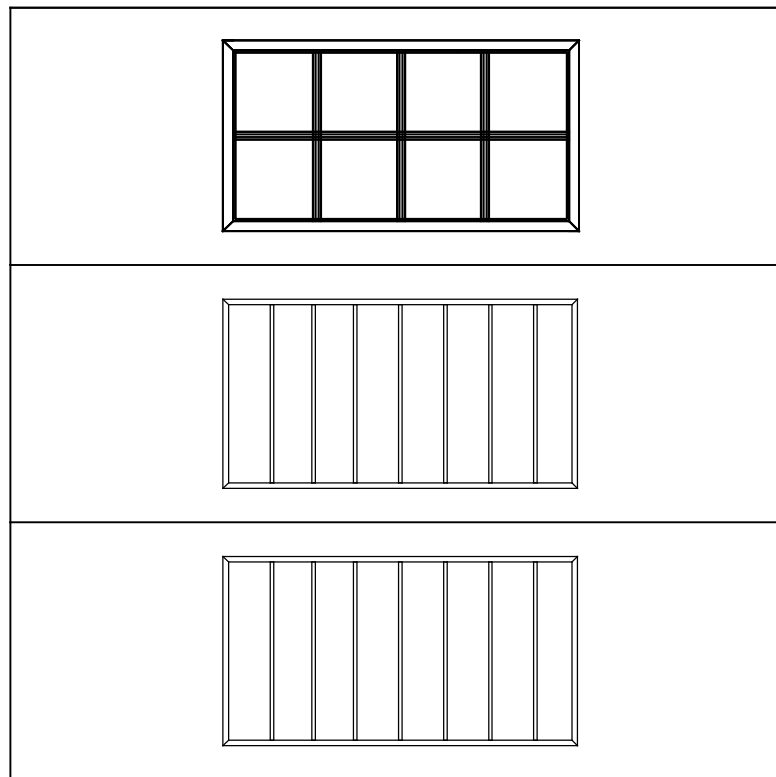

WAYNE DALTON, A DIVISION OF THE  
OVERHEAD DOOR CORP.

# *EXTERIOR VIEW*

WAYNE DALTON CONFIDENTIAL PROPRIETARY  
NOT TO BE DUPLICATED OR REPRINTED WITHOUT  
WRITTEN PERMISSION FROM OVERHEAD DOOR CORP.

[WWW.WAYNE-DALTON.COM](http://WWW.WAYNE-DALTON.COM)

7 X 7 9510 RIDGEFIELD  
3 SECTION/1 PANEL  
STOCKTON 8-PANE TOP SECTION SHOWN  
CONSISTS OF (3) 27.73" SECTIONS