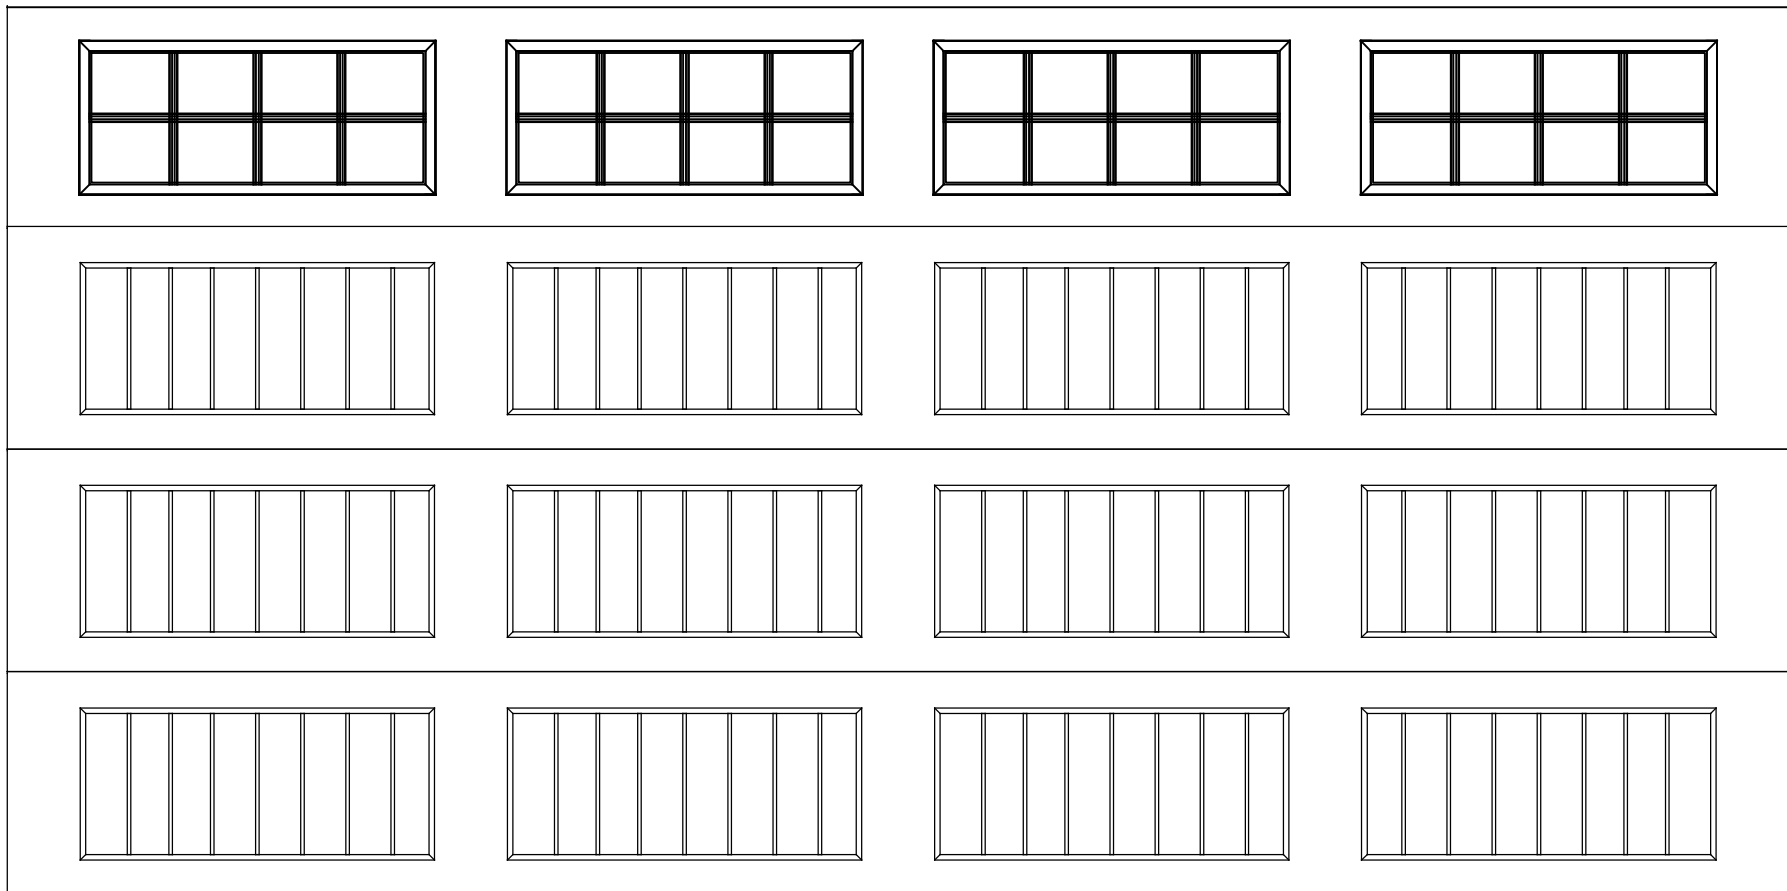

WAYNE DALTON, A DIVISION OF THE
OVERHEAD DOOR CORP.

EXTERIOR VIEW

WAYNE DALTON CONFIDENTIAL PROPRIETARY
NOT TO BE DUPLICATED OR REPRINTED WITHOUT
WRITTEN PERMISSION FROM OVERHEAD DOOR CORP.

WWW.WAYNE-DALTON.COM

16 X 8 9510 RIDGEFIELD
4 SECTION/4 PANEL
STOCKTON 8-PANE TOP SECTION SHOWN
CONSISTS OF (4) 23.8" SECTIONS