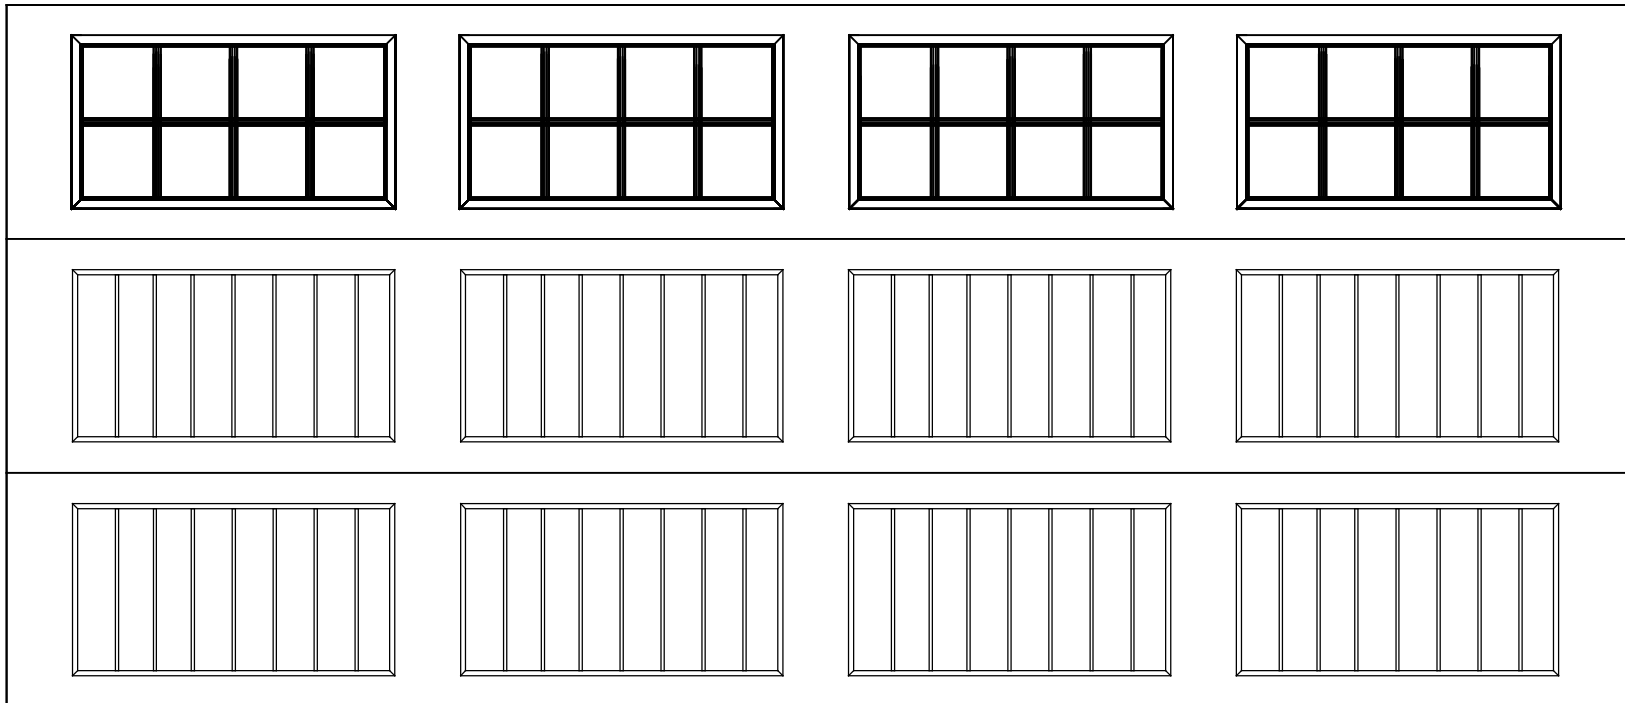

WAYNE DALTON, A DIVISION OF THE  
OVERHEAD DOOR CORP.

# EXTERIOR VIEW

WAYNE DALTON CONFIDENTIAL PROPRIETARY  
NOT TO BE DUPLICATED OR REPRINTED WITHOUT  
WRITTEN PERMISSION FROM OVERHEAD DOOR CORP.

[WWW.WAYNE-DALTON.COM](http://WWW.WAYNE-DALTON.COM)

16 X 7 9510 RIDGEFIELD  
3 SECTION/4 PANEL  
STOCKTON 8-PANE TOP SECTION SHOWN  
CONSISTS OF (3) 27.73" SECTIONS