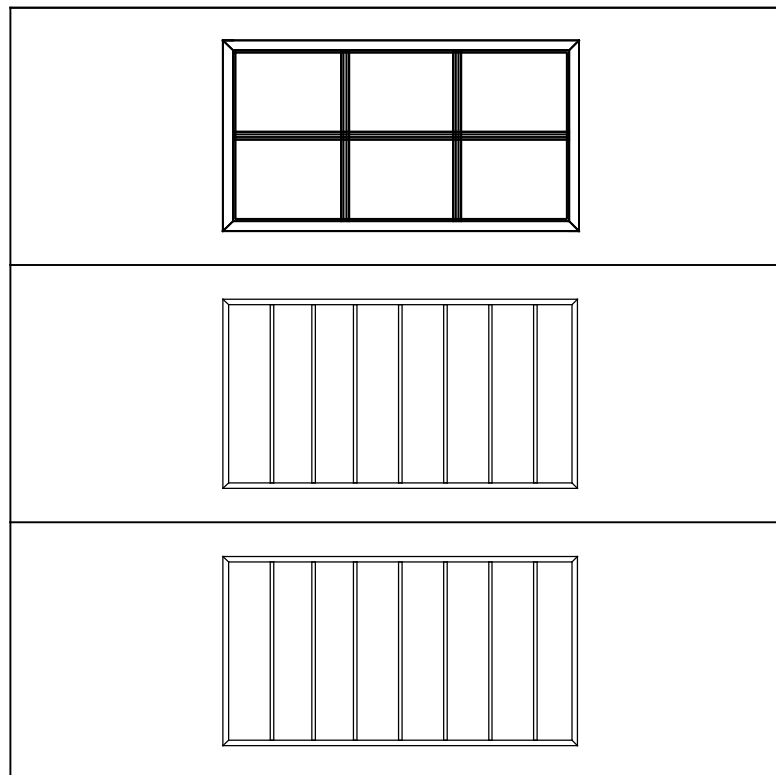

WAYNE DALTON, A DIVISION OF THE
OVERHEAD DOOR CORP.

EXTERIOR VIEW

WAYNE DALTON CONFIDENTIAL PROPRIETARY
NOT TO BE DUPLICATED OR REPRINTED WITHOUT
WRITTEN PERMISSION FROM OVERHEAD DOOR CORP.

WWW.WAYNE-DALTON.COM

7 X 7 9510 RIDGEFIELD
3 SECTION/1 PANEL
STOCKTON 6-PANE TOP SECTION SHOWN
CONSISTS OF (3) 27.73" SECTIONS