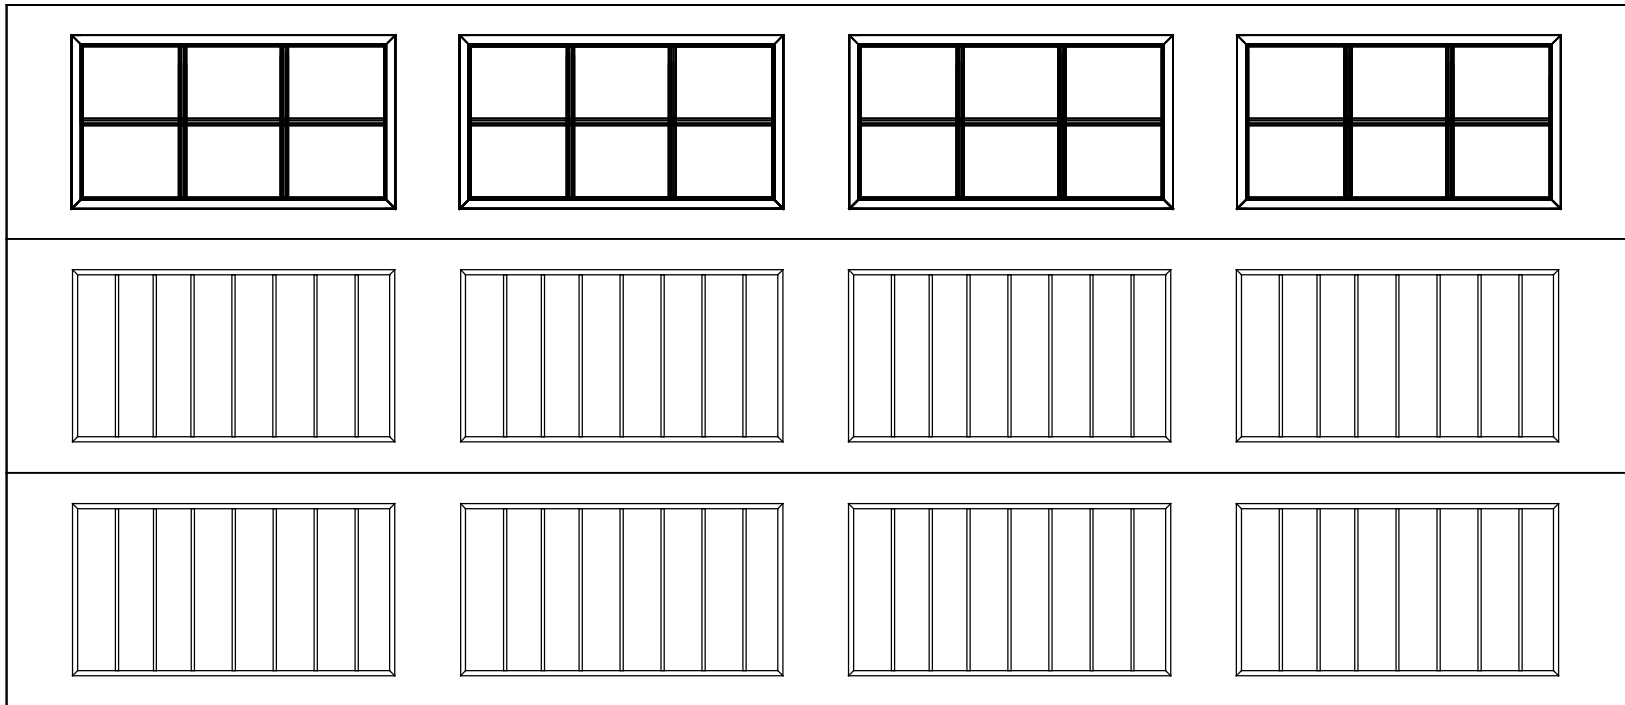

WAYNE DALTON, A DIVISION OF THE  
OVERHEAD DOOR CORP.

# EXTERIOR VIEW

WAYNE DALTON CONFIDENTIAL PROPRIETARY  
NOT TO BE DUPLICATED OR REPRINTED WITHOUT  
WRITTEN PERMISSION FROM OVERHEAD DOOR CORP.

[WWW.WAYNE-DALTON.COM](http://WWW.WAYNE-DALTON.COM)

16 X 7 9510 RIDGEFIELD  
3 SECTION/4 PANEL  
STOCKTON 6-PANE TOP SECTION SHOWN  
CONSISTS OF (3) 27.73" SECTIONS