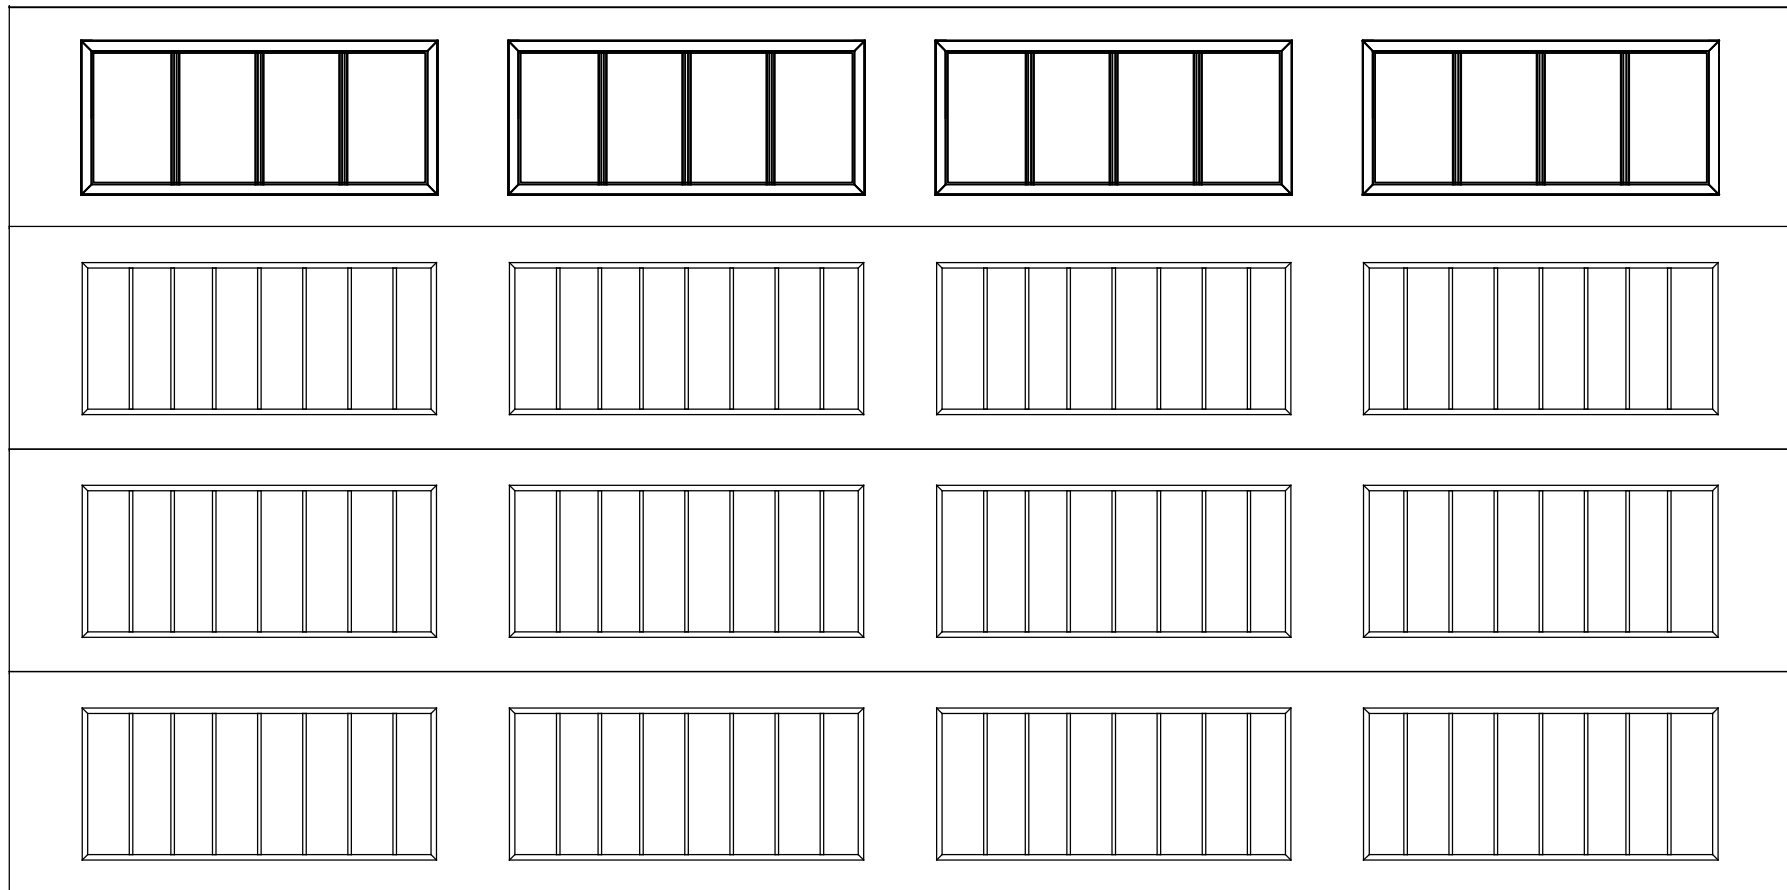

WAYNE DALTON, A DIVISION OF THE
OVERHEAD DOOR CORP.

EXTERIOR VIEW

WAYNE DALTON CONFIDENTIAL PROPRIETARY
NOT TO BE DUPLICATED OR REPRINTED WITHOUT
WRITTEN PERMISSION FROM OVERHEAD DOOR CORP.

WWW.WAYNE-DALTON.COM

16 X 8 9510 RIDGEFIELD
4 SECTION/4 PANEL
STOCKBRIDGE 4-PANE TOP SECTION SHOWN
CONSISTS OF (4) 23.8" SECTIONS