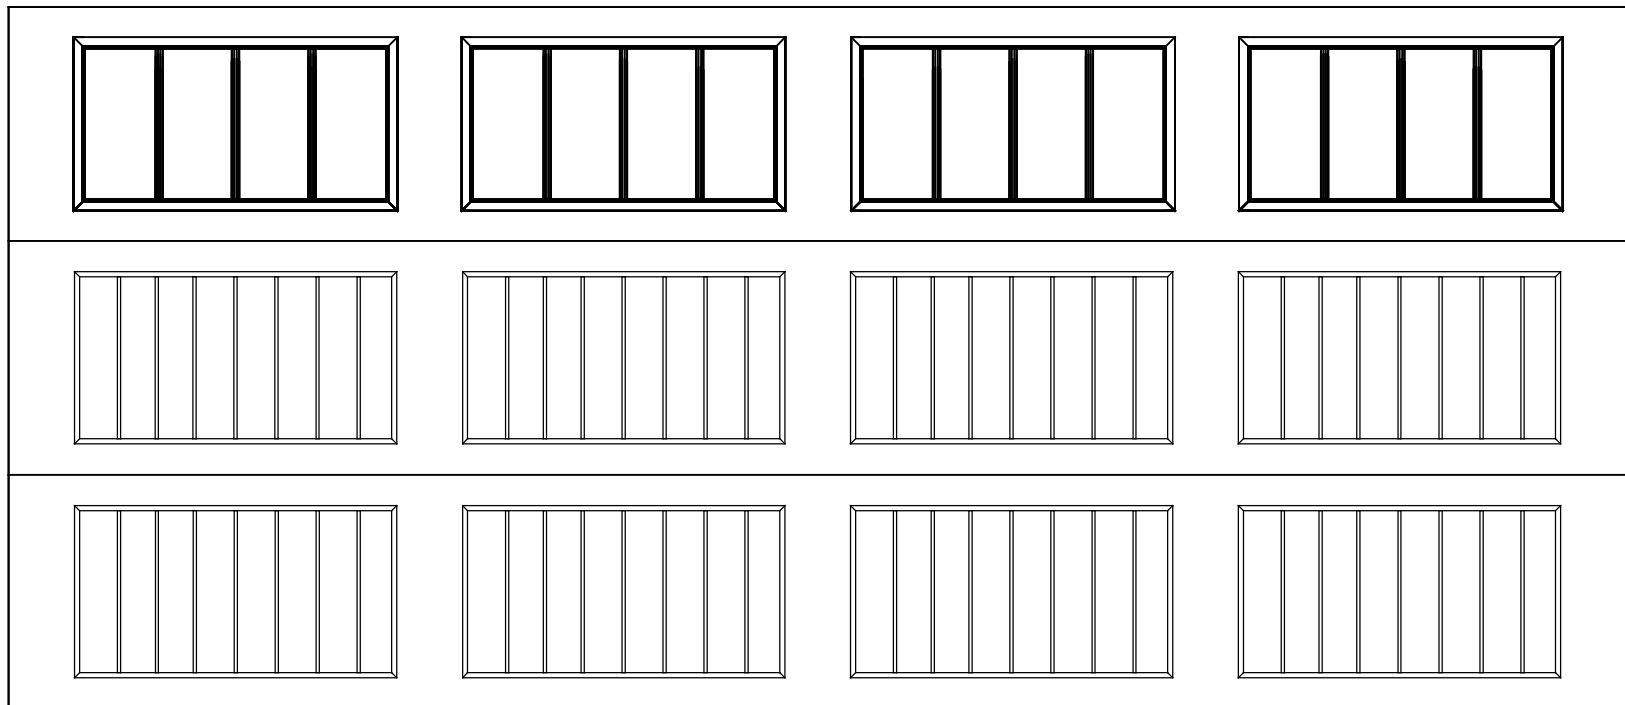

WAYNE DALTON, A DIVISION OF THE
OVERHEAD DOOR CORP.

EXTERIOR VIEW

WAYNE DALTON CONFIDENTIAL PROPRIETARY
NOT TO BE DUPLICATED OR REPRINTED WITHOUT
WRITTEN PERMISSION FROM OVERHEAD DOOR CORP.

WWW.WAYNE-DALTON.COM

16 X 7 9510 RIDGEFIELD
3 SECTION/4 PANEL
STOCKBRIDGE 4-PANE TOP SECTION SHOWN
CONSISTS OF (3) 27.73" SECTIONS