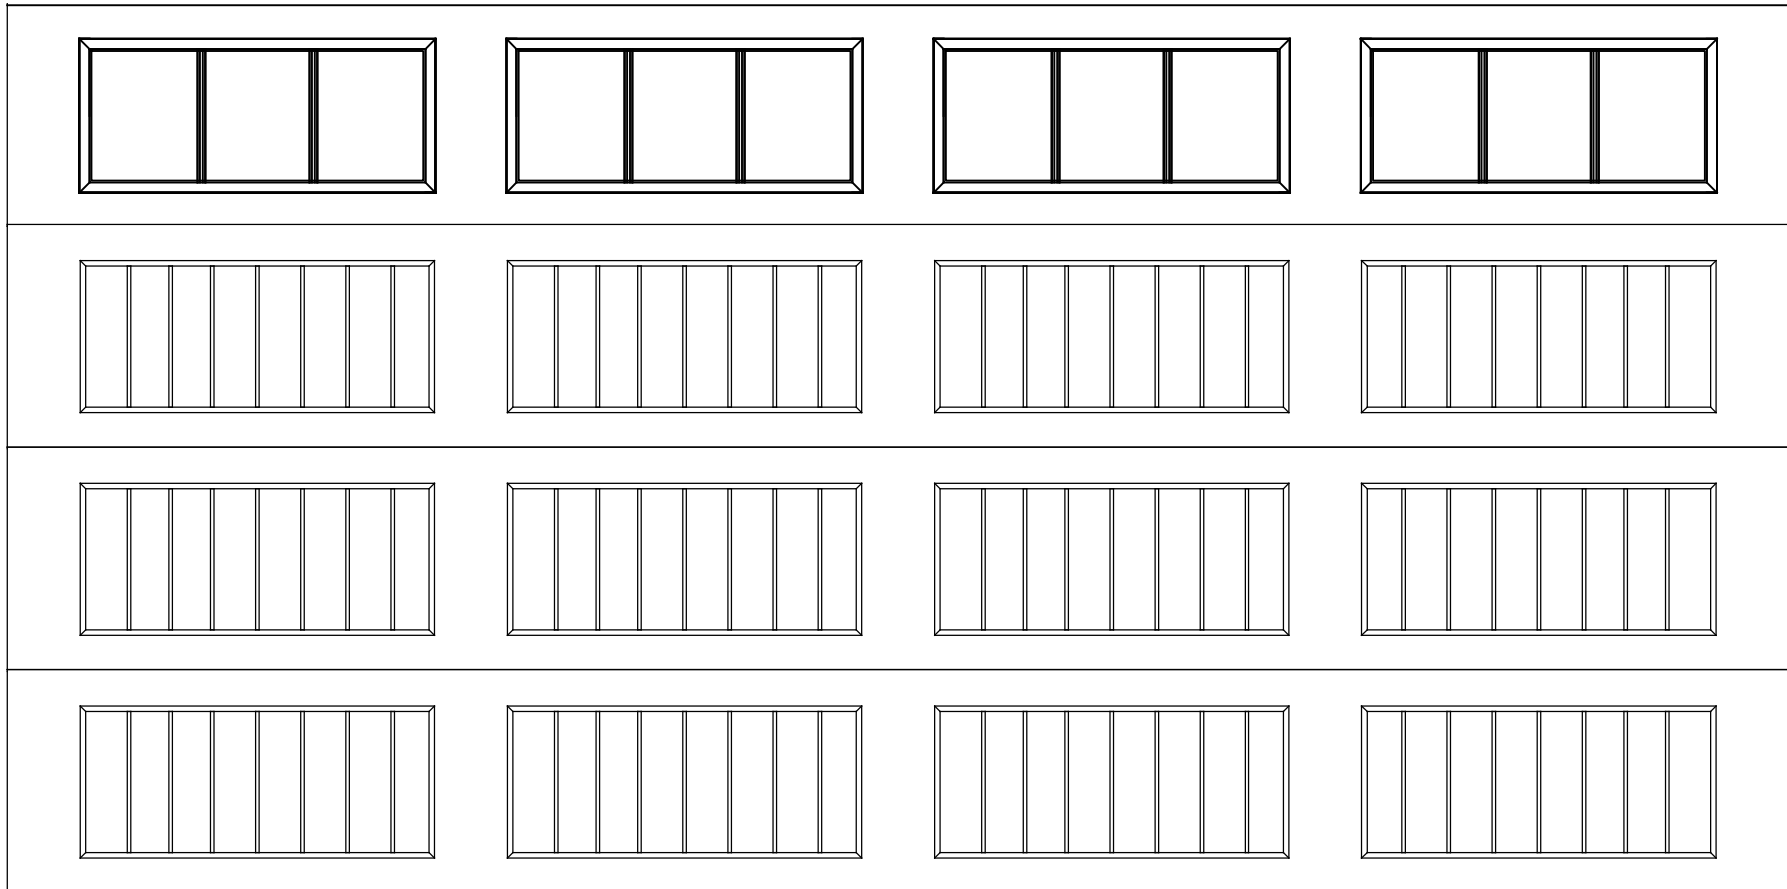

WAYNE DALTON, A DIVISION OF THE
OVERHEAD DOOR CORP.

EXTERIOR VIEW

WAYNE DALTON CONFIDENTIAL PROPRIETARY
NOT TO BE DUPLICATED OR REPRINTED WITHOUT
WRITTEN PERMISSION FROM OVERHEAD DOOR CORP.

WWW.WAYNE-DALTON.COM

16 X 8 9510 RIDGEFIELD
4 SECTION/4 PANEL
STOCKBRIDGE 3-PANE TOP SECTION SHOWN
CONSISTS OF (4) 23.8" SECTIONS