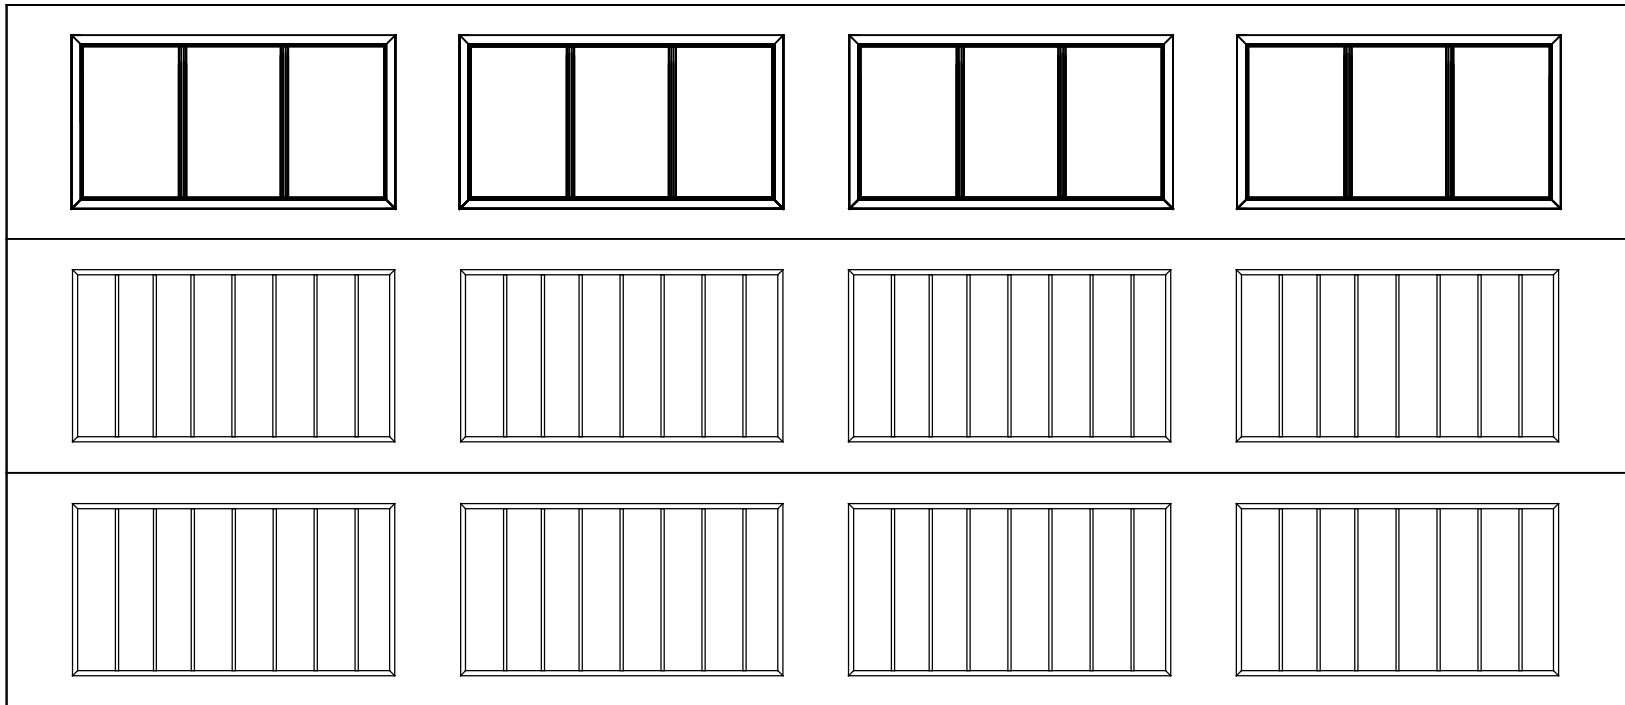

WAYNE DALTON, A DIVISION OF THE
OVERHEAD DOOR CORP.

EXTERIOR VIEW

WAYNE DALTON CONFIDENTIAL PROPRIETARY
NOT TO BE DUPLICATED OR REPRINTED WITHOUT
WRITTEN PERMISSION FROM OVERHEAD DOOR CORP.

WWW.WAYNE-DALTON.COM

16 X 7 9510 RIDGEFIELD
3 SECTION/4 PANEL
STOCKBRIDGE 3-PANE TOP SECTION SHOWN
CONSISTS OF (3) 27.73" SECTIONS