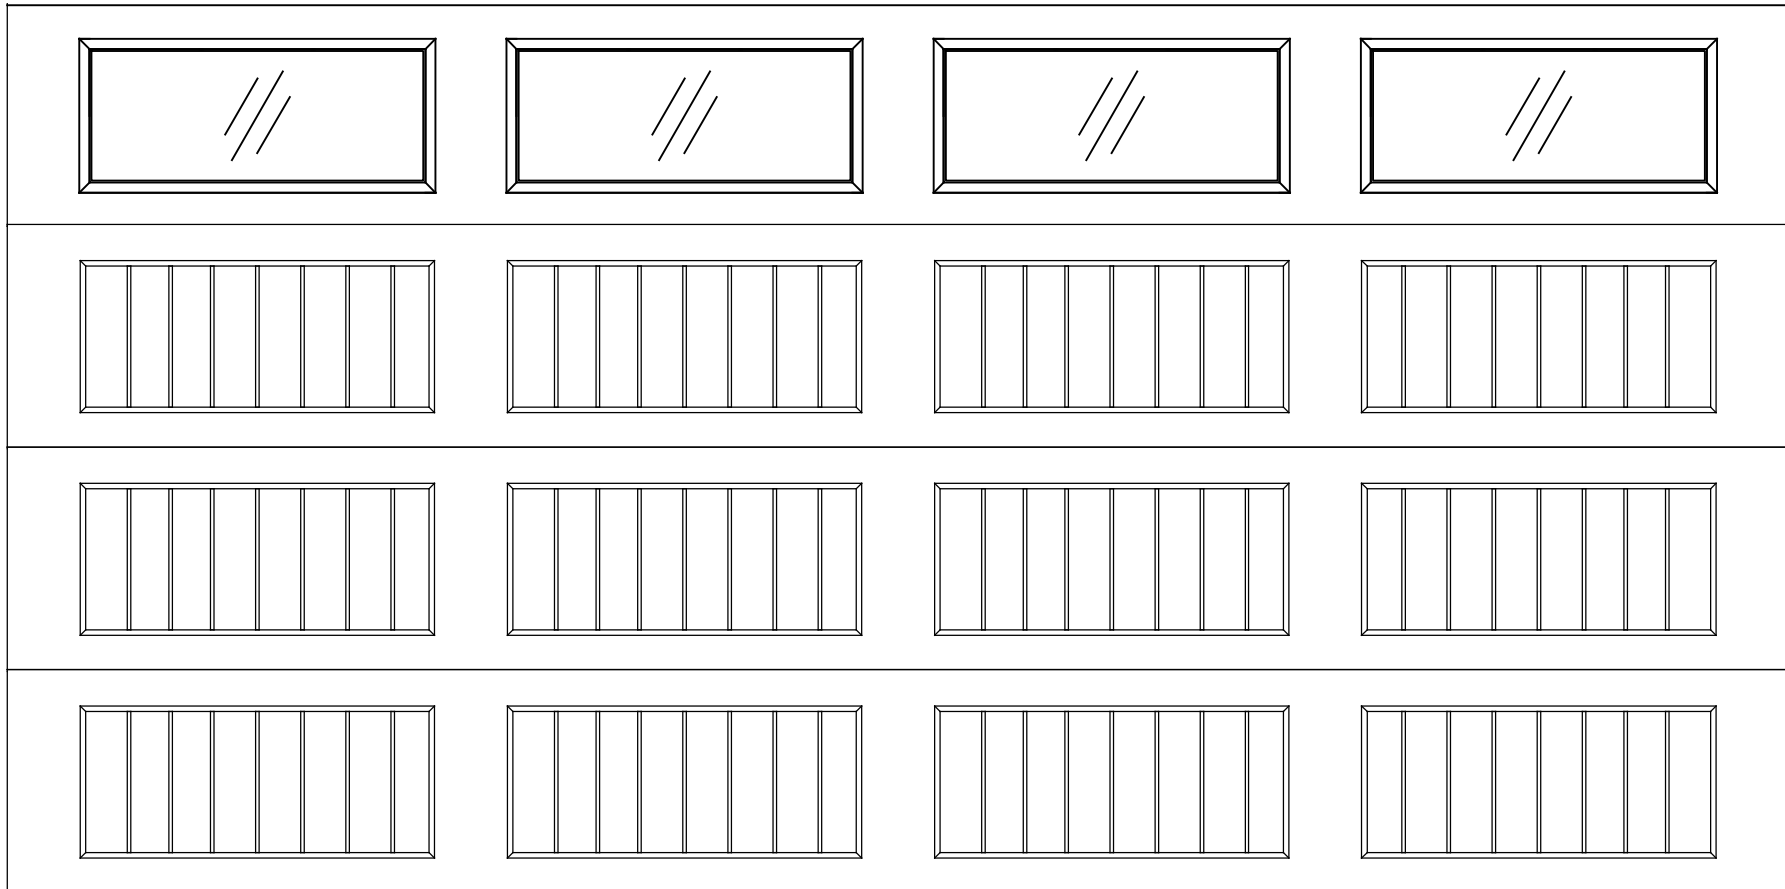

WAYNE DALTON, A DIVISION OF THE  
OVERHEAD DOOR CORP.

# EXTERIOR VIEW

WAYNE DALTON CONFIDENTIAL PROPRIETARY  
NOT TO BE DUPLICATED OR REPRINTED WITHOUT  
WRITTEN PERMISSION FROM OVERHEAD DOOR CORP.

[WWW.WAYNE-DALTON.COM](http://WWW.WAYNE-DALTON.COM)

16 X 8 9510 RIDGEFIELD  
4 SECTION/4 PANEL  
PLAIN GLAZED SQUARE TOP SECTION SHOWN  
CONSISTS OF (4) 23.8" SECTIONS