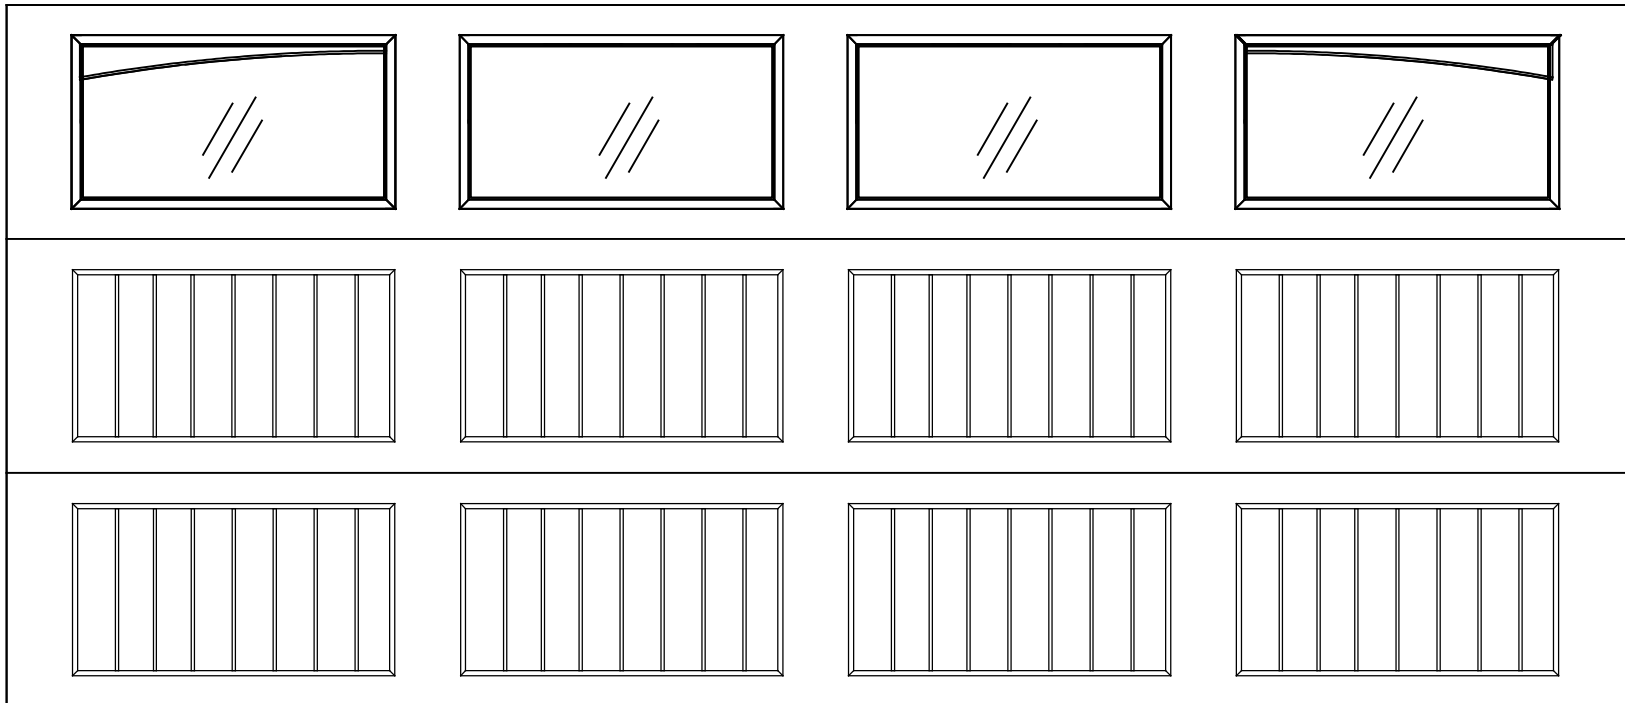

WAYNE DALTON, A DIVISION OF THE  
OVERHEAD DOOR CORP.

# EXTERIOR VIEW

WAYNE DALTON CONFIDENTIAL PROPRIETARY  
NOT TO BE DUPLICATED OR REPRINTED WITHOUT  
WRITTEN PERMISSION FROM OVERHEAD DOOR CORP.

[WWW.WAYNE-DALTON.COM](http://WWW.WAYNE-DALTON.COM)

16 X 7 9510 RIDGEFIELD  
3 SECTION/4 PANEL  
PLAIN GLAZED SINGLE ARCH TOP SECTION SHOWN  
CONSISTS OF (3) 27.73" SECTIONS