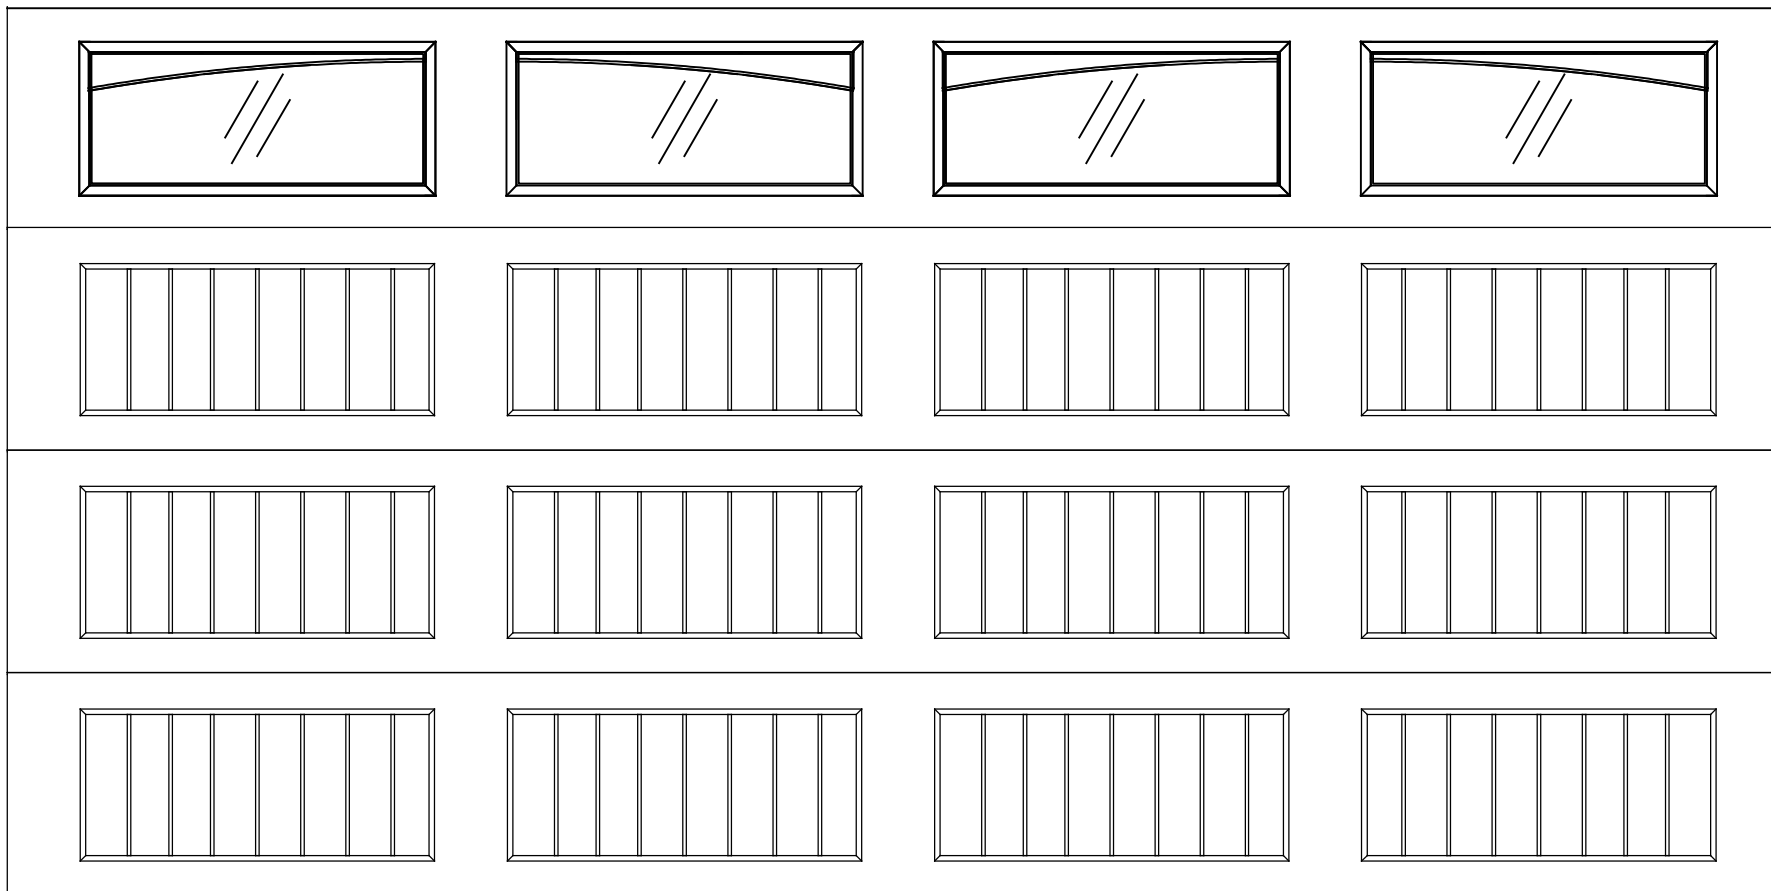

WAYNE DALTON, A DIVISION OF THE  
OVERHEAD DOOR CORP.

# EXTERIOR VIEW

WAYNE DALTON CONFIDENTIAL PROPRIETARY  
NOT TO BE DUPLICATED OR REPRINTED WITHOUT  
WRITTEN PERMISSION FROM OVERHEAD DOOR CORP.

[WWW.WAYNE-DALTON.COM](http://WWW.WAYNE-DALTON.COM)

16 X 8 9510 RIDGEFIELD  
4 SECTION/4 PANEL  
PLAIN GLAZED DOUBLE ARCH TOP SECTION SHOWN  
CONSISTS OF (4) 23.8" SECTIONS