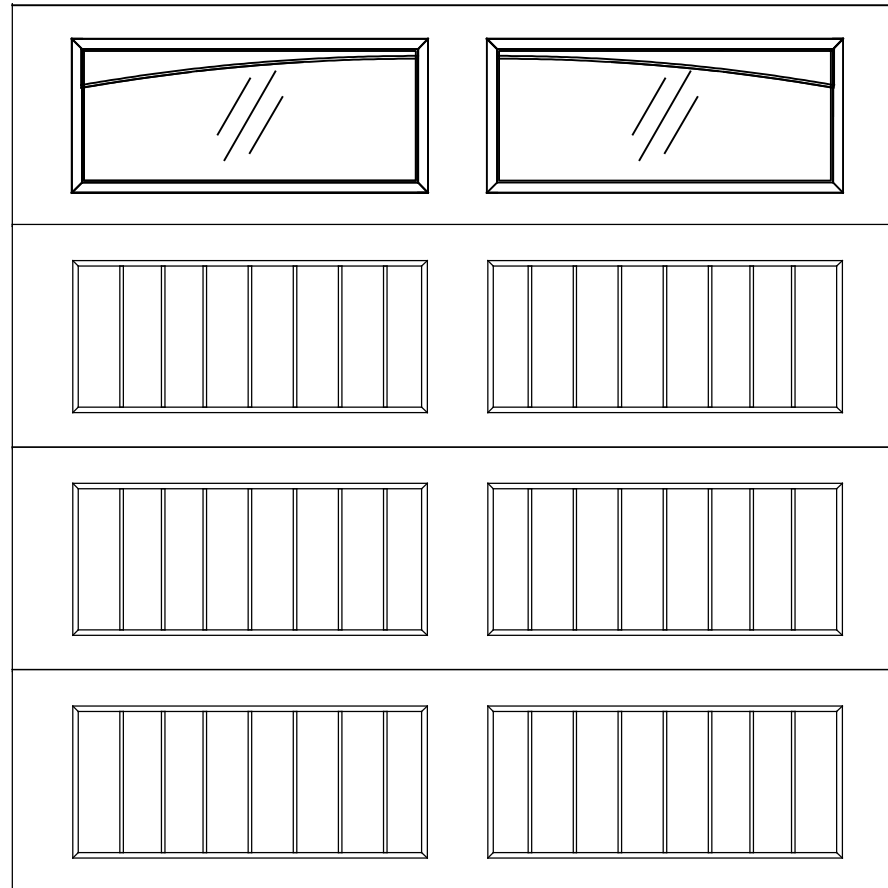

WAYNE DALTON, A DIVISION OF THE  
OVERHEAD DOOR CORP.

# EXTERIOR VIEW

WAYNE DALTON CONFIDENTIAL PROPRIETARY  
NOT TO BE DUPLICATED OR REPRINTED WITHOUT  
WRITTEN PERMISSION FROM OVERHEAD DOOR CORP.

[WWW.WAYNE-DALTON.COM](http://WWW.WAYNE-DALTON.COM)

8 X 8 9510 RIDGEFIELD  
4 SECTION/2 PANEL  
PLAIN GLAZED ARCHED TOP SECTION SHOWN  
CONSISTS OF (4) 23.8" SECTIONS