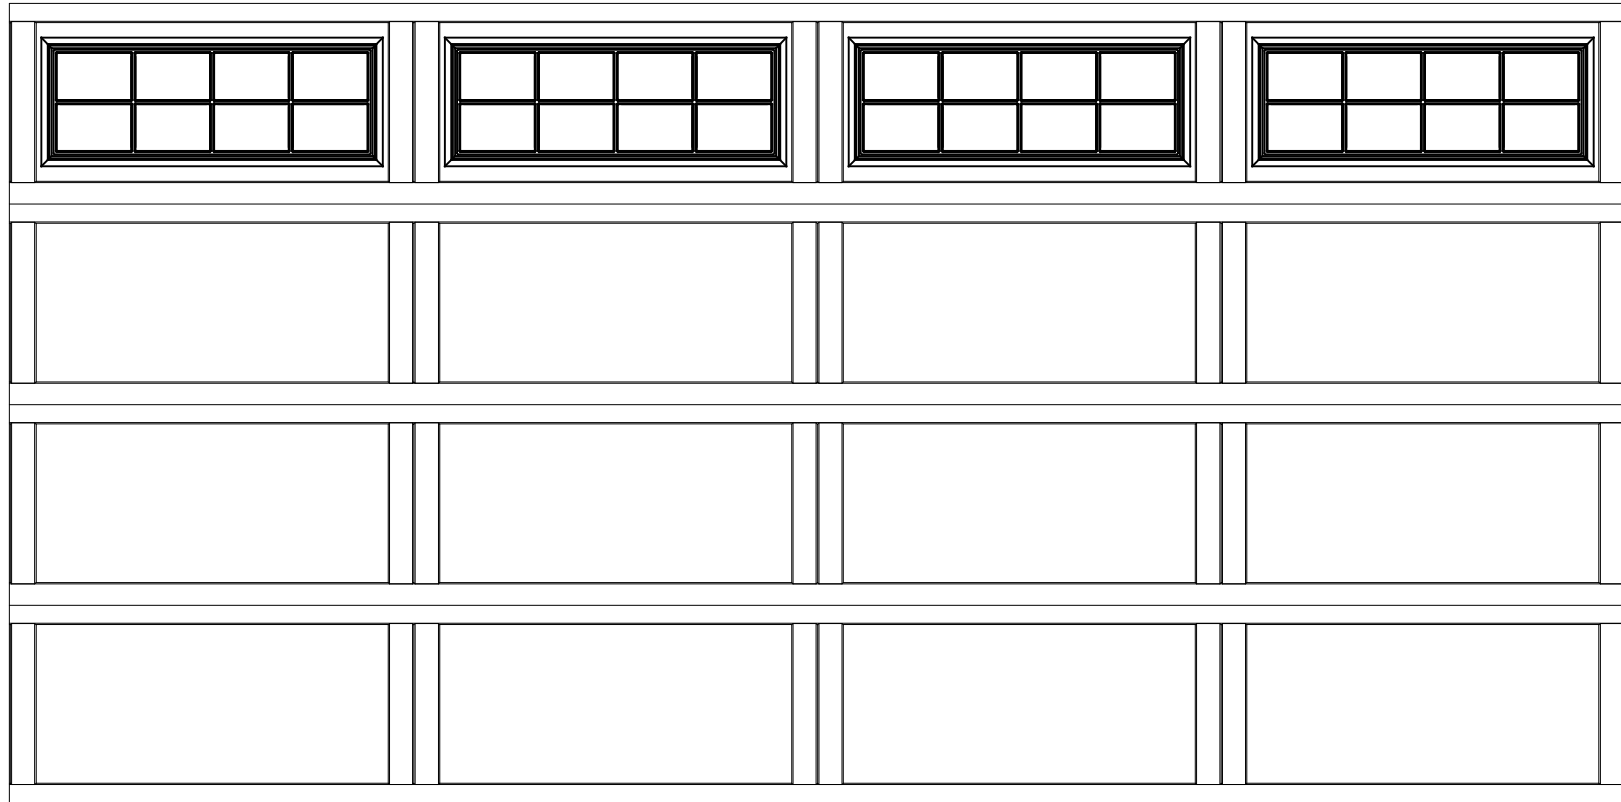

EXTERIOR VIEW

WAYNE-DALTON CONFIDENTIAL PROPRIETARY
NOT TO BE DUPLICATED OR REPRINTED WITHOUT
WRITTEN PERMISSION FROM OVERHEAD DOOR CORP.

WWW.WAYNE-DALTON.COM

WAYNE-DALTON, A DIVISION OF THE
OVERHEAD DOOR CORP.

16 X 8 9405 WESTFIELD DESIGN
4 SECTION / 4 PANEL
STOCKTON III TOP SECTION SHOWN
CONSISTS OF (4) 23.8" SECTIONS