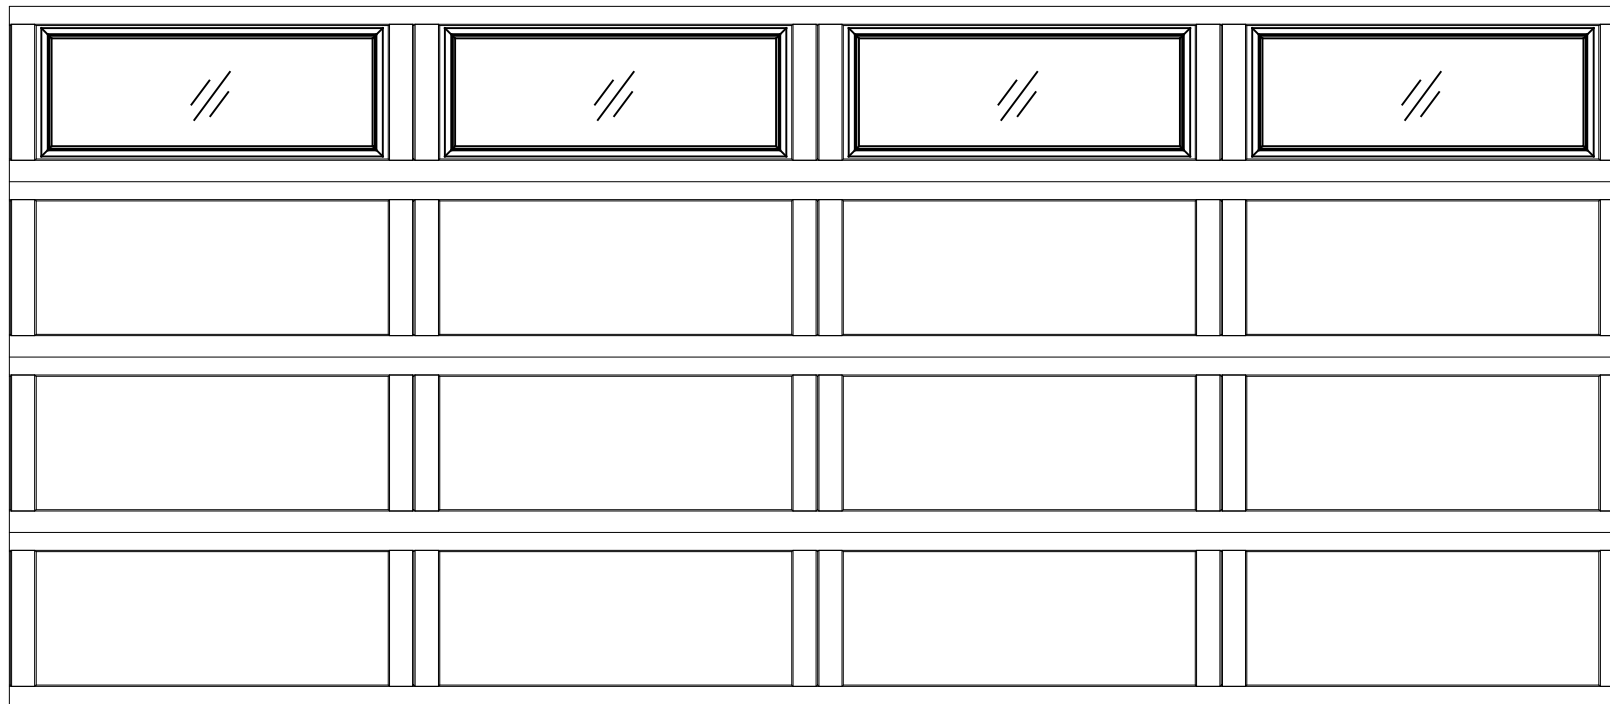

WAYNE-DALTON, A DIVISION OF THE  
OVERHEAD DOOR CORP.

# EXTERIOR VIEW

WAYNE-DALTON CONFIDENTIAL PROPRIETARY  
NOT TO BE DUPLICATED OR REPRINTED WITHOUT  
WRITTEN PERMISSION FROM OVERHEAD DOOR CORP.

[WWW.WAYNE-DALTON.COM](http://WWW.WAYNE-DALTON.COM)

16 X 7 9405 WESTFIELD DESIGN  
4 SECTION / 4 PANEL  
STYLELINE III TOP SECTION SHOWN  
CONSISTS OF (4) 20.8" SECTIONS