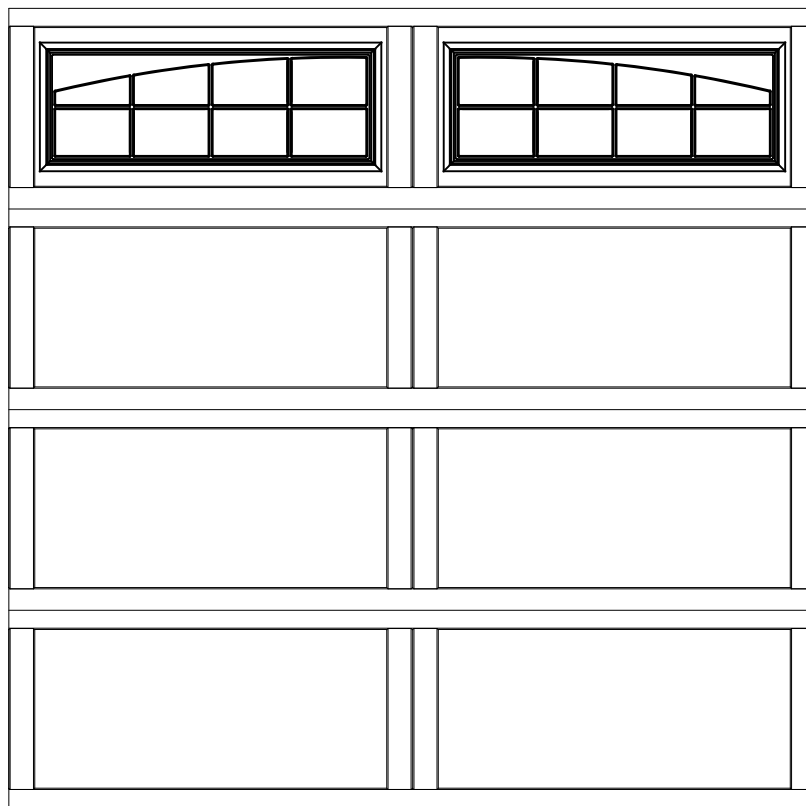

WAYNE-DALTON, A DIVISION OF THE
OVERHEAD DOOR CORP.

EXTERIOR VIEW

WAYNE-DALTON CONFIDENTIAL PROPRIETARY
NOT TO BE DUPLICATED OR REPRINTED WITHOUT
WRITTEN PERMISSION FROM OVERHEAD DOOR CORP.

WWW.WAYNE-DALTON.COM

8 X 8 9405 WESTFIELD DESIGN
4 SECTION / 2 PANEL
ARCH STOCKTON III TOP SECTION SHOWN
CONSISTS OF (4) 23.8" SECTIONS