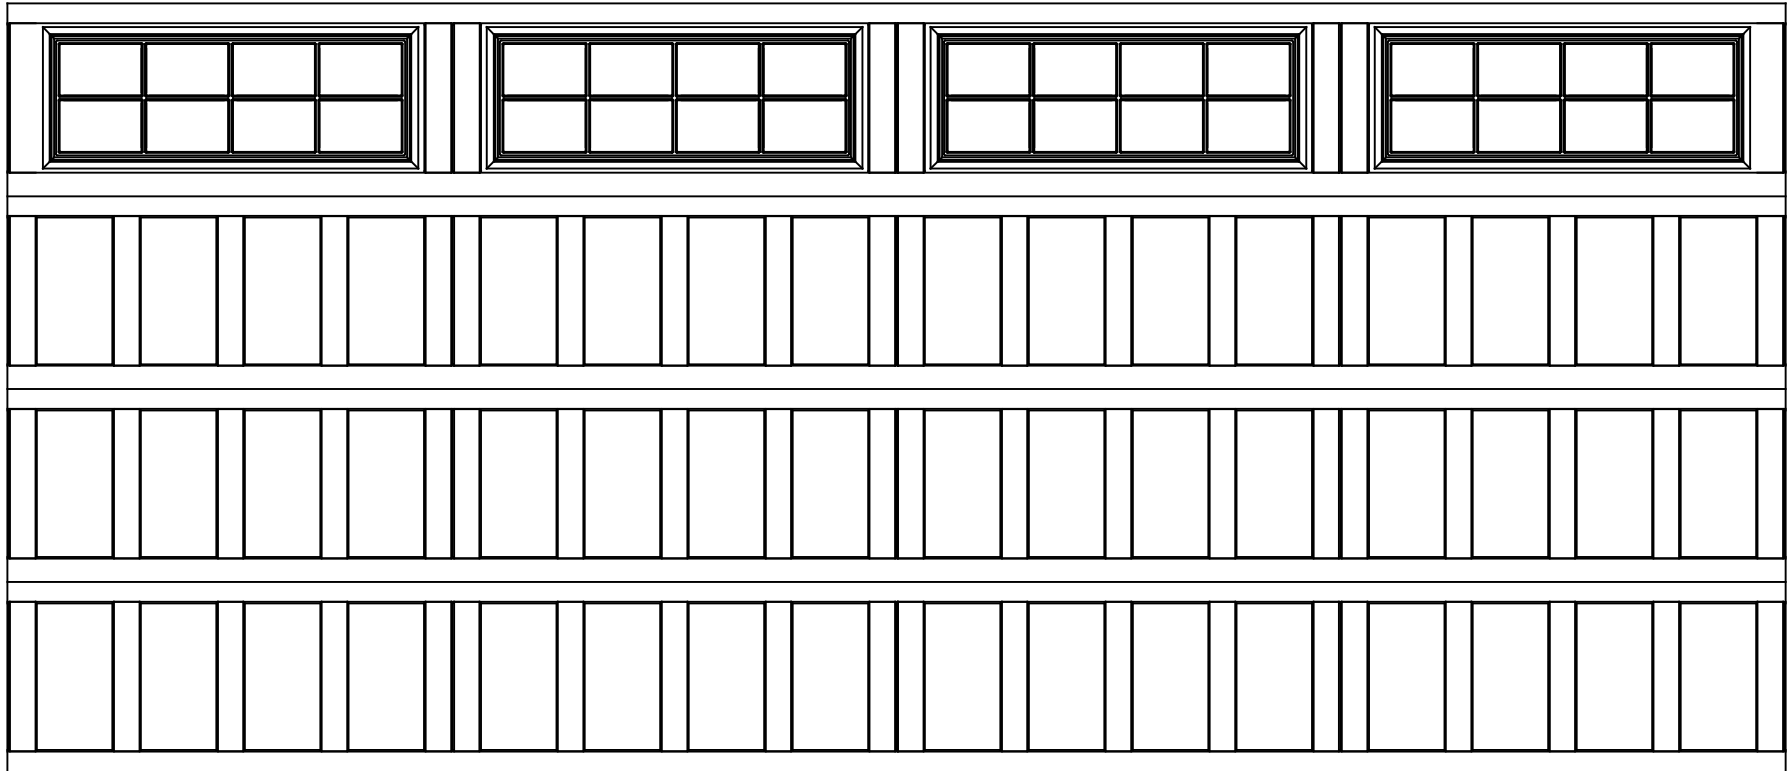

WAYNE-DALTON, A DIVISION OF THE
OVERHEAD DOOR CORP.

EXTERIOR VIEW

WAYNE-DALTON CONFIDENTIAL PROPRIETARY
NOT TO BE DUPLICATED OR REPRINTED WITHOUT
WRITTEN PERMISSION FROM OVERHEAD DOOR CORP.

WWW.WAYNE-DALTON.COM

16' X 7' 9405 OAK PARK DESIGN

4 SECTION/4 PANEL

STOCKTON III TOP SECTION SHOWN

CONSISTS OF (4) 20.8" SECTIONS