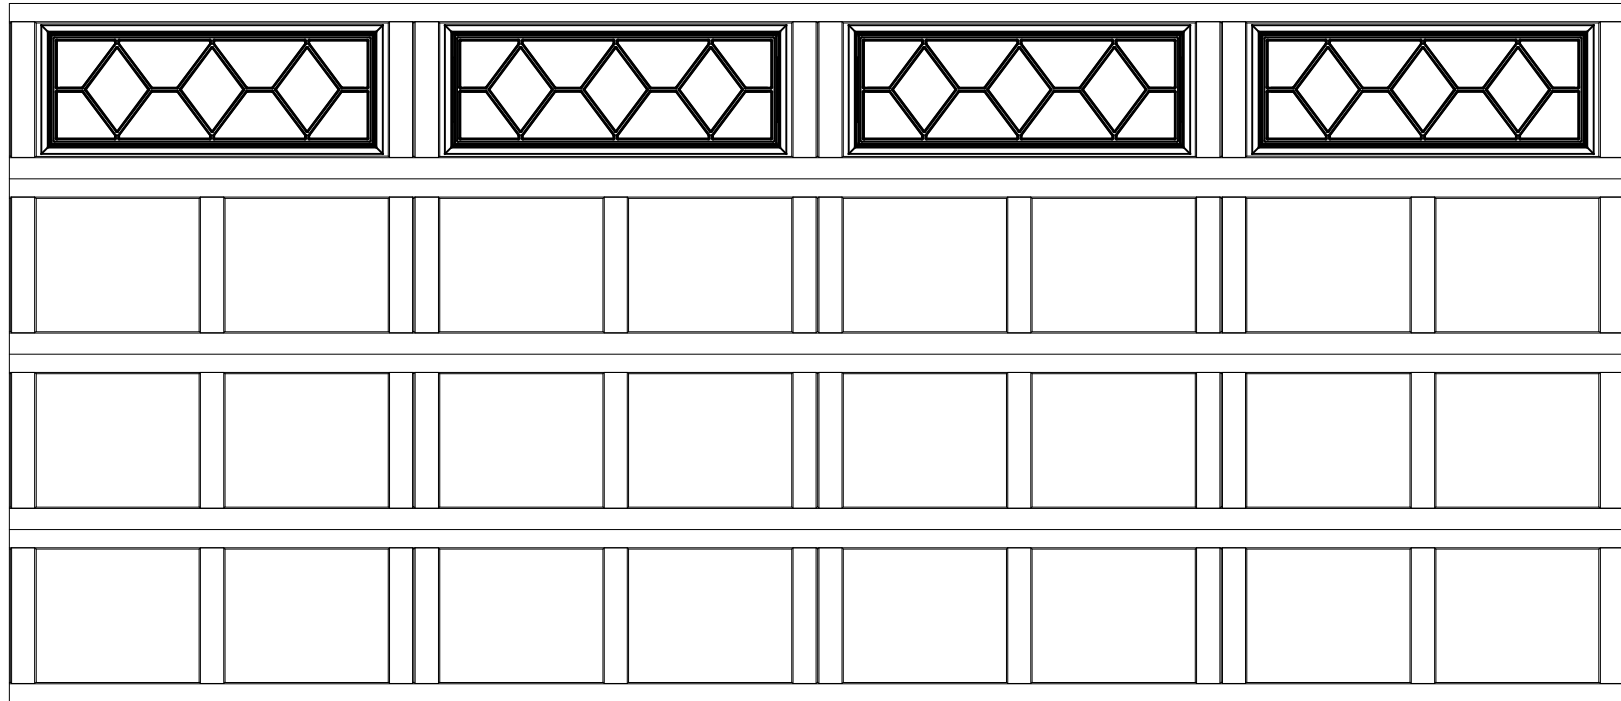

WAYNE-DALTON, A DIVISION OF THE
OVERHEAD DOOR CORP.

EXTERIOR VIEW

WAYNE-DALTON CONFIDENTIAL PROPRIETARY
NOT TO BE DUPLICATED OR REPRINTED WITHOUT
WRITTEN PERMISSION FROM OVERHEAD DOOR CORP.

WWW.WAYNE-DALTON.COM

16 X 7 9405 NEWPORT DESIGN
4 SECTION / 4 PANEL
WATERTON III TOP SECTION SHOWN
CONSISTS OF (4) 20.8" SECTIONS