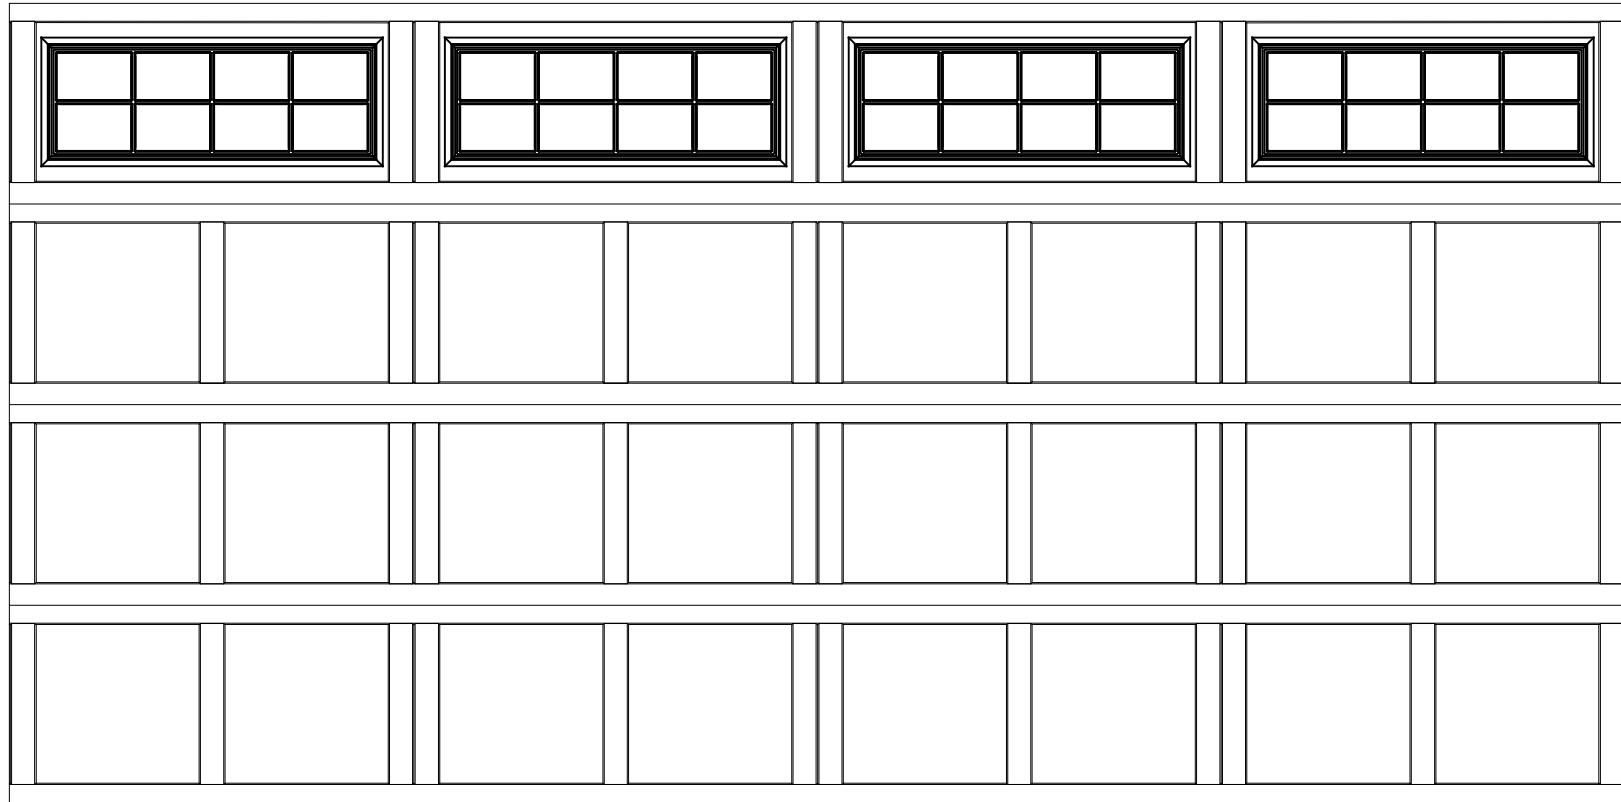

EXTERIOR VIEW

WAYNE-DALTON CONFIDENTIAL PROPRIETARY
NOT TO BE DUPLICATED OR REPRINTED WITHOUT
WRITTEN PERMISSION FROM OVERHEAD DOOR CORP.

WWW.WAYNE-DALTON.COM

WAYNE-DALTON, A DIVISION OF THE
OVERHEAD DOOR CORP.

16 X 8 9405 NEWPORT DESIGN
4 SECTION / 4 PANEL
STOCKTON III TOP SECTION SHOWN
CONSISTS OF (4) 23.8" SECTIONS