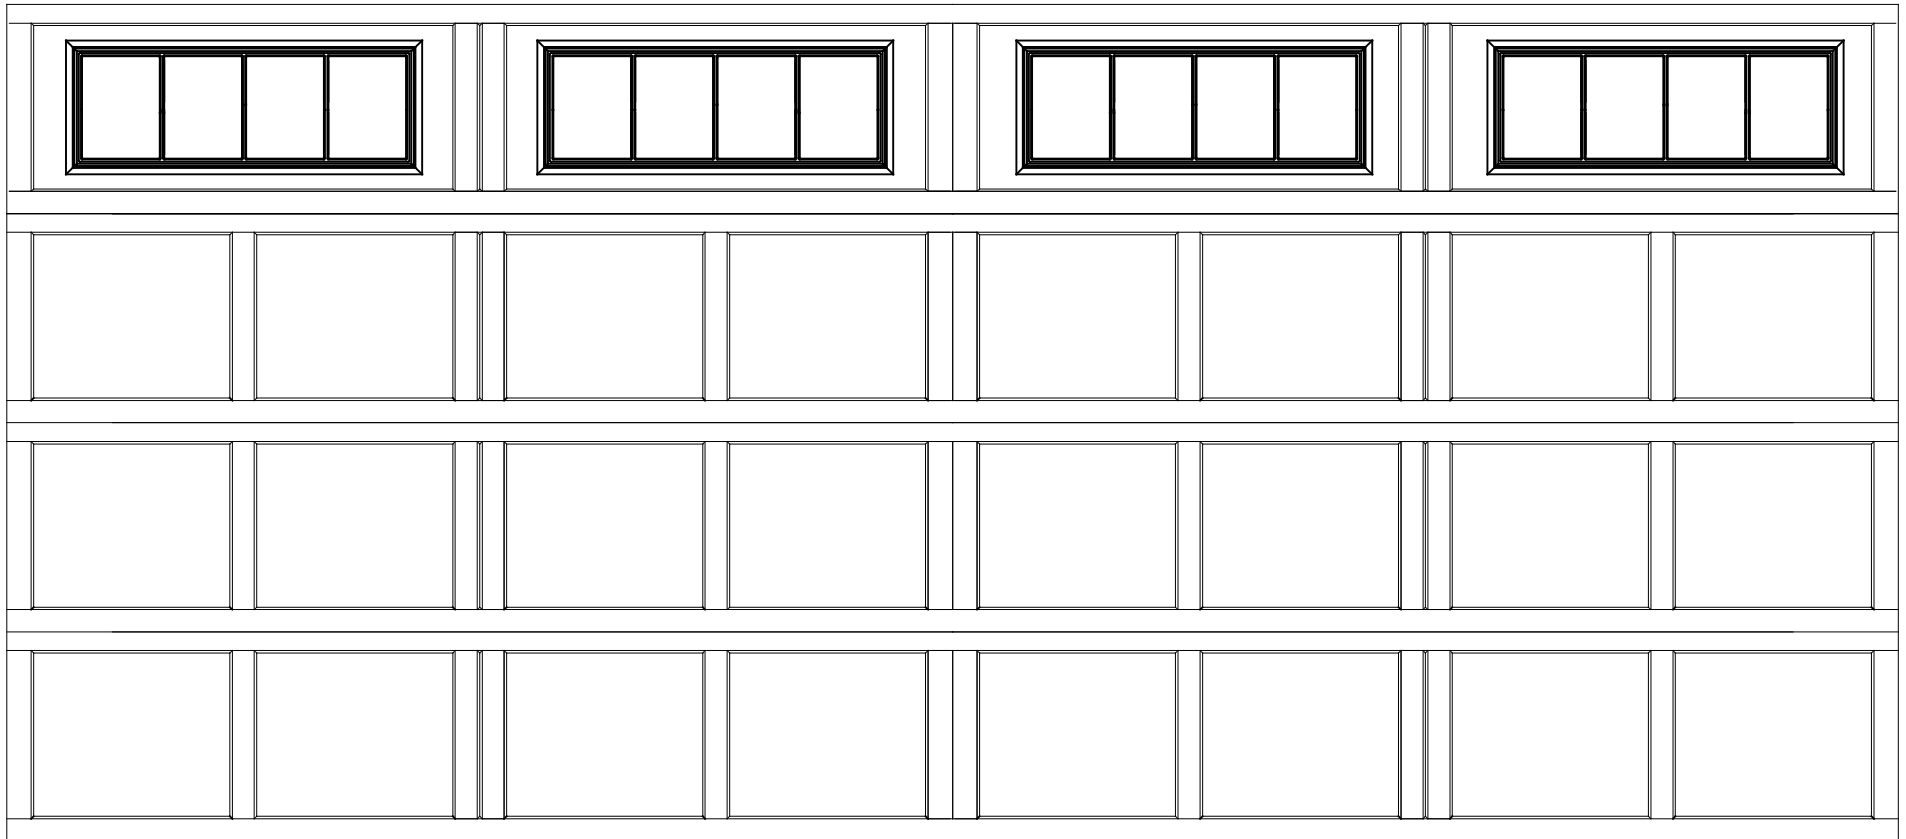

WAYNE-DALTON, A DIVISION OF THE
OVERHEAD DOOR CORP.

EXTERIOR VIEW

WAYNE-DALTON CONFIDENTIAL PROPRIETARY
NOT TO BE DUPLICATED OR REPRINTED WITHOUT
WRITTEN PERMISSION FROM OVERHEAD DOOR CORP.

WWW.WAYNE-DALTON.COM

18x8 9405 NEWPORT
4 SECTION/4 PANEL
STOCKBRIDGE TOP SECTION SHOWN
CONSISTS OF (4) 23.8" SECTIONS