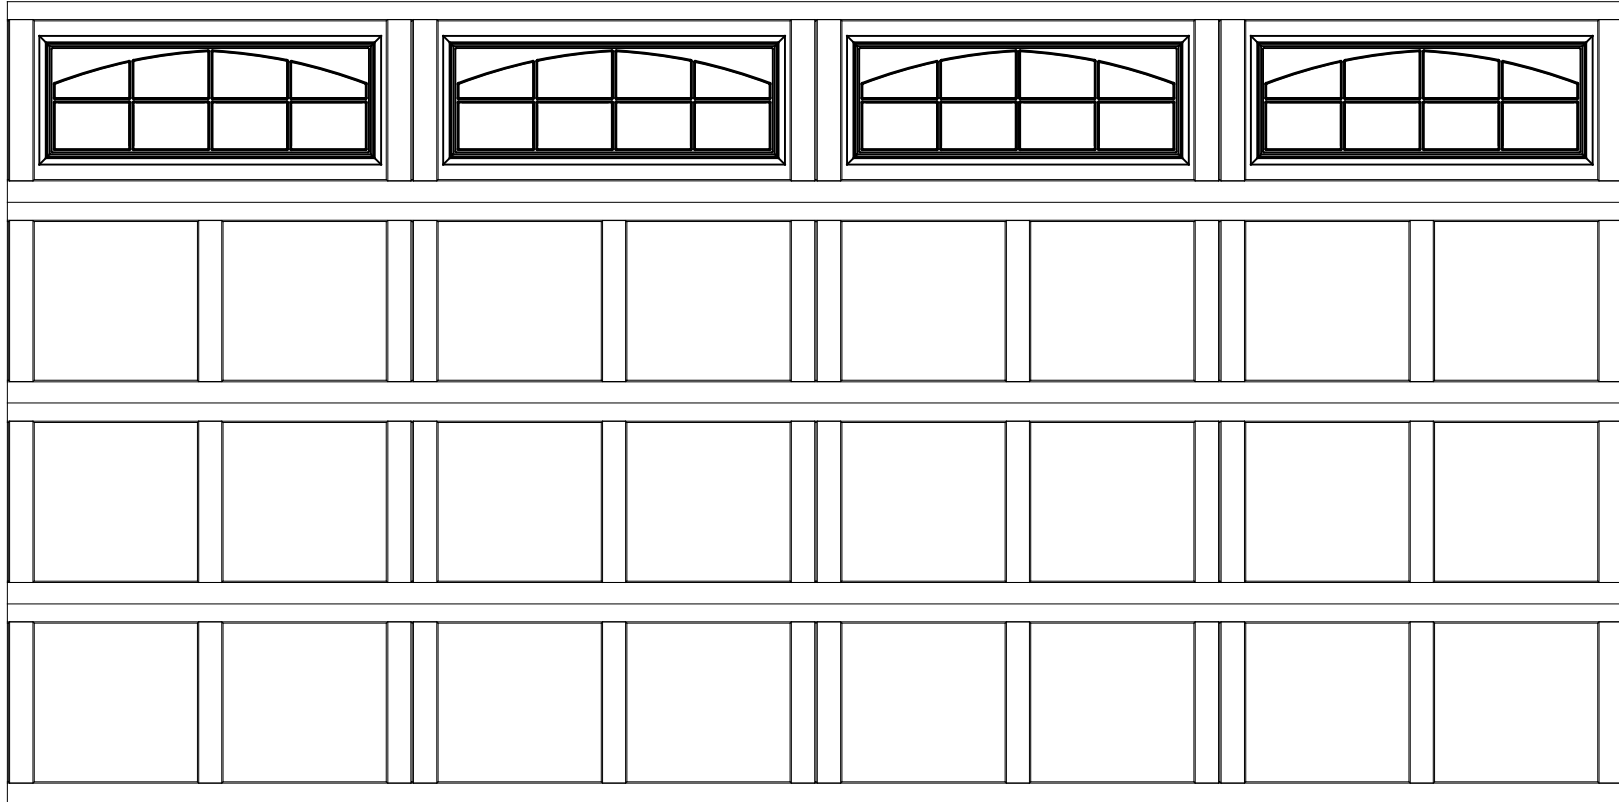

EXTERIOR VIEW

WAYNE-DALTON CONFIDENTIAL PROPRIETARY
NOT TO BE DUPLICATED OR REPRINTED WITHOUT
WRITTEN PERMISSION FROM OVERHEAD DOOR CORP.

WWW.WAYNE-DALTON.COM

WAYNE-DALTON, A DIVISION OF THE
OVERHEAD DOOR CORP.

16 X 8 9405 NEWPORT DESIGN
4 SECTION / 4 PANEL
CASCADE III TOP SECTION SHOWN
CONSISTS OF (4) 23.8" SECTIONS