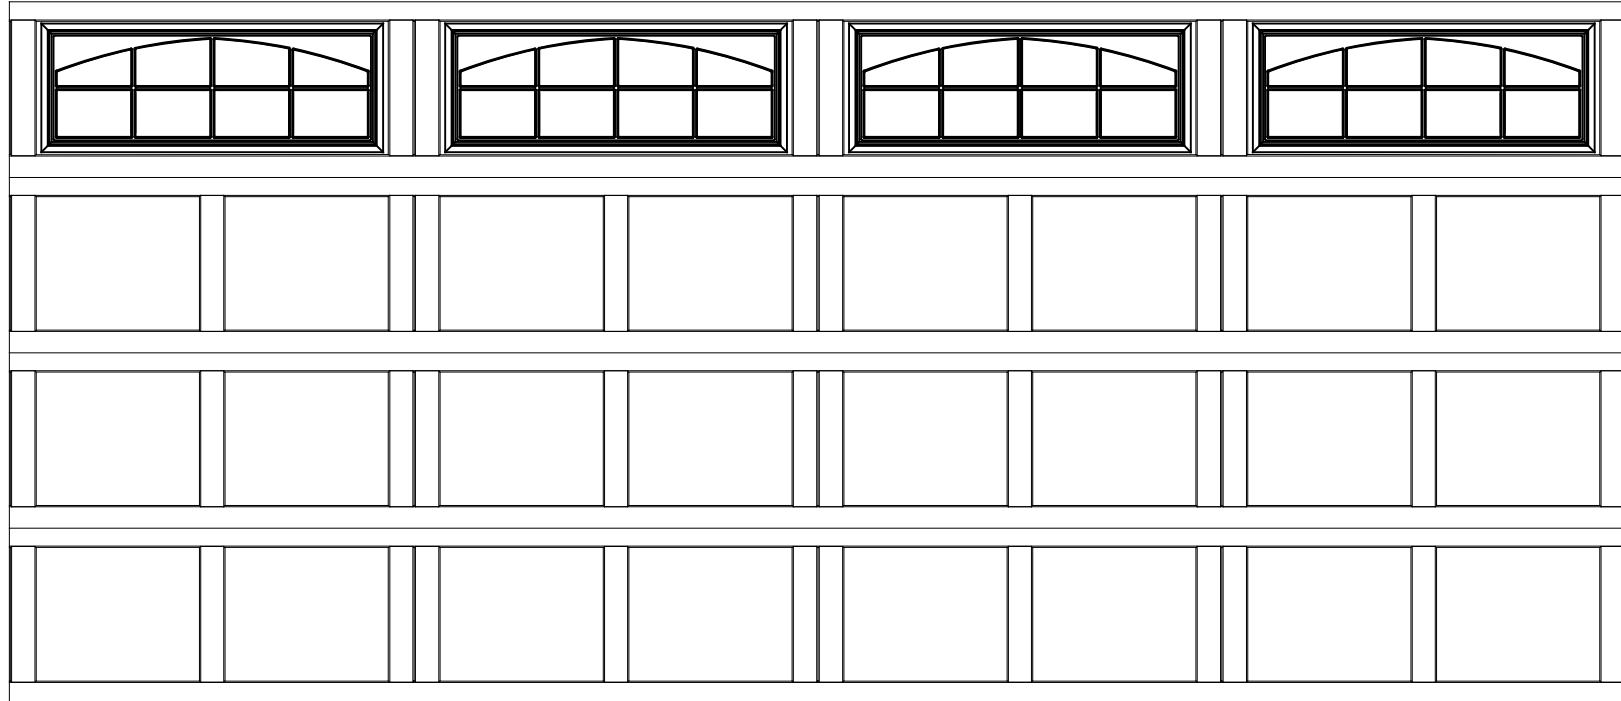

WAYNE-DALTON, A DIVISION OF THE
OVERHEAD DOOR CORP.

EXTERIOR VIEW

WAYNE-DALTON CONFIDENTIAL PROPRIETARY
NOT TO BE DUPLICATED OR REPRINTED WITHOUT
WRITTEN PERMISSION FROM OVERHEAD DOOR CORP.

WWW.WAYNE-DALTON.COM

16 X 7 9405 NEWPORT DESIGN
4 SECTION / 4 PANEL
CASCADE III TOP SECTION SHOWN
CONSISTS OF (4) 20.8" SECTIONS