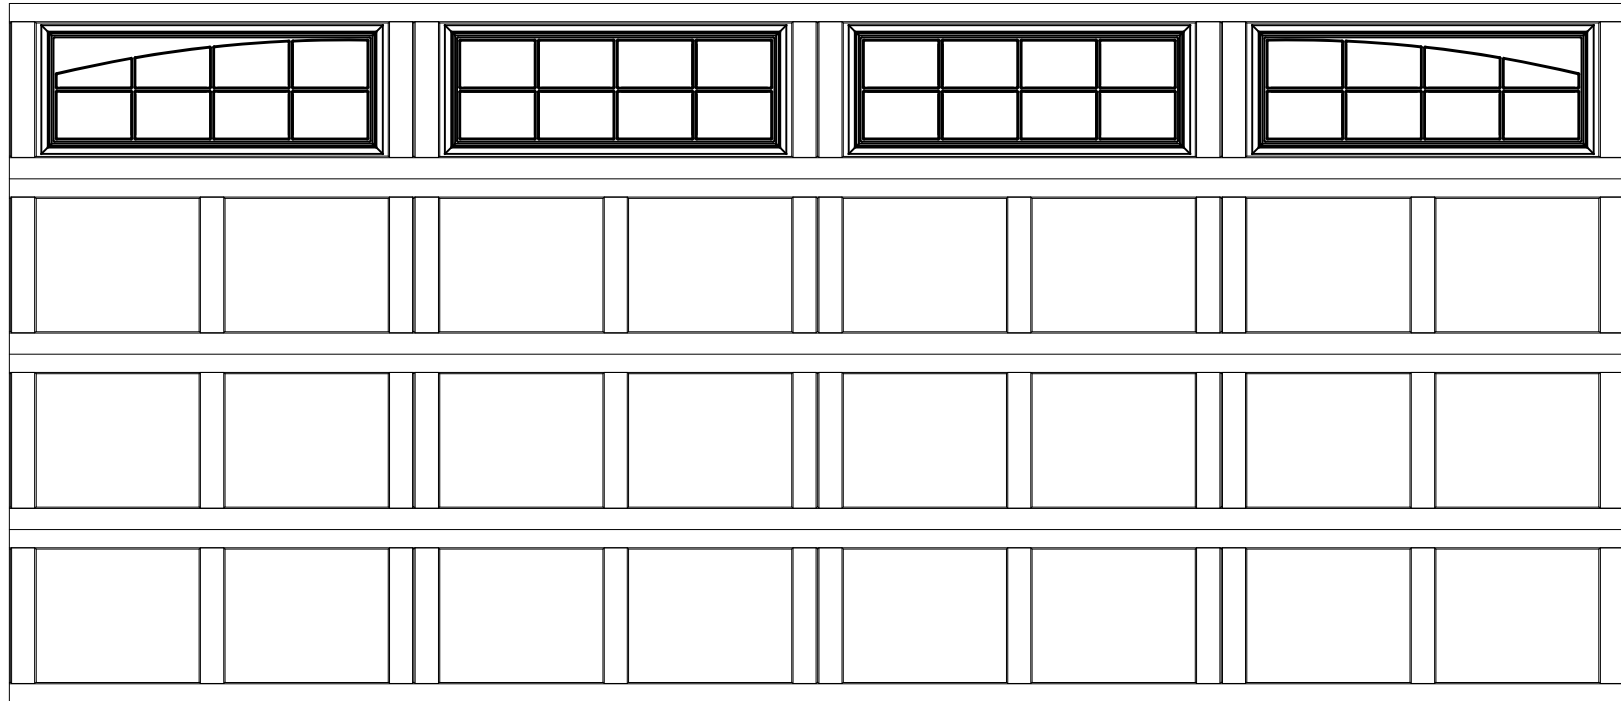

EXTERIOR VIEW

WAYNE-DALTON CONFIDENTIAL PROPRIETARY
NOT TO BE DUPLICATED OR REPRINTED WITHOUT
WRITTEN PERMISSION FROM OVERHEAD DOOR CORP.

WWW.WAYNE-DALTON.COM

WAYNE-DALTON, A DIVISION OF THE
OVERHEAD DOOR CORP.

16 X 7 9405 NEWPORT DESIGN
4 SECTION / 4 PANEL
SINGLE ARCH STOCKTON III TOP SECTION SHOWN
CONSISTS OF (4) 20.8" SECTIONS