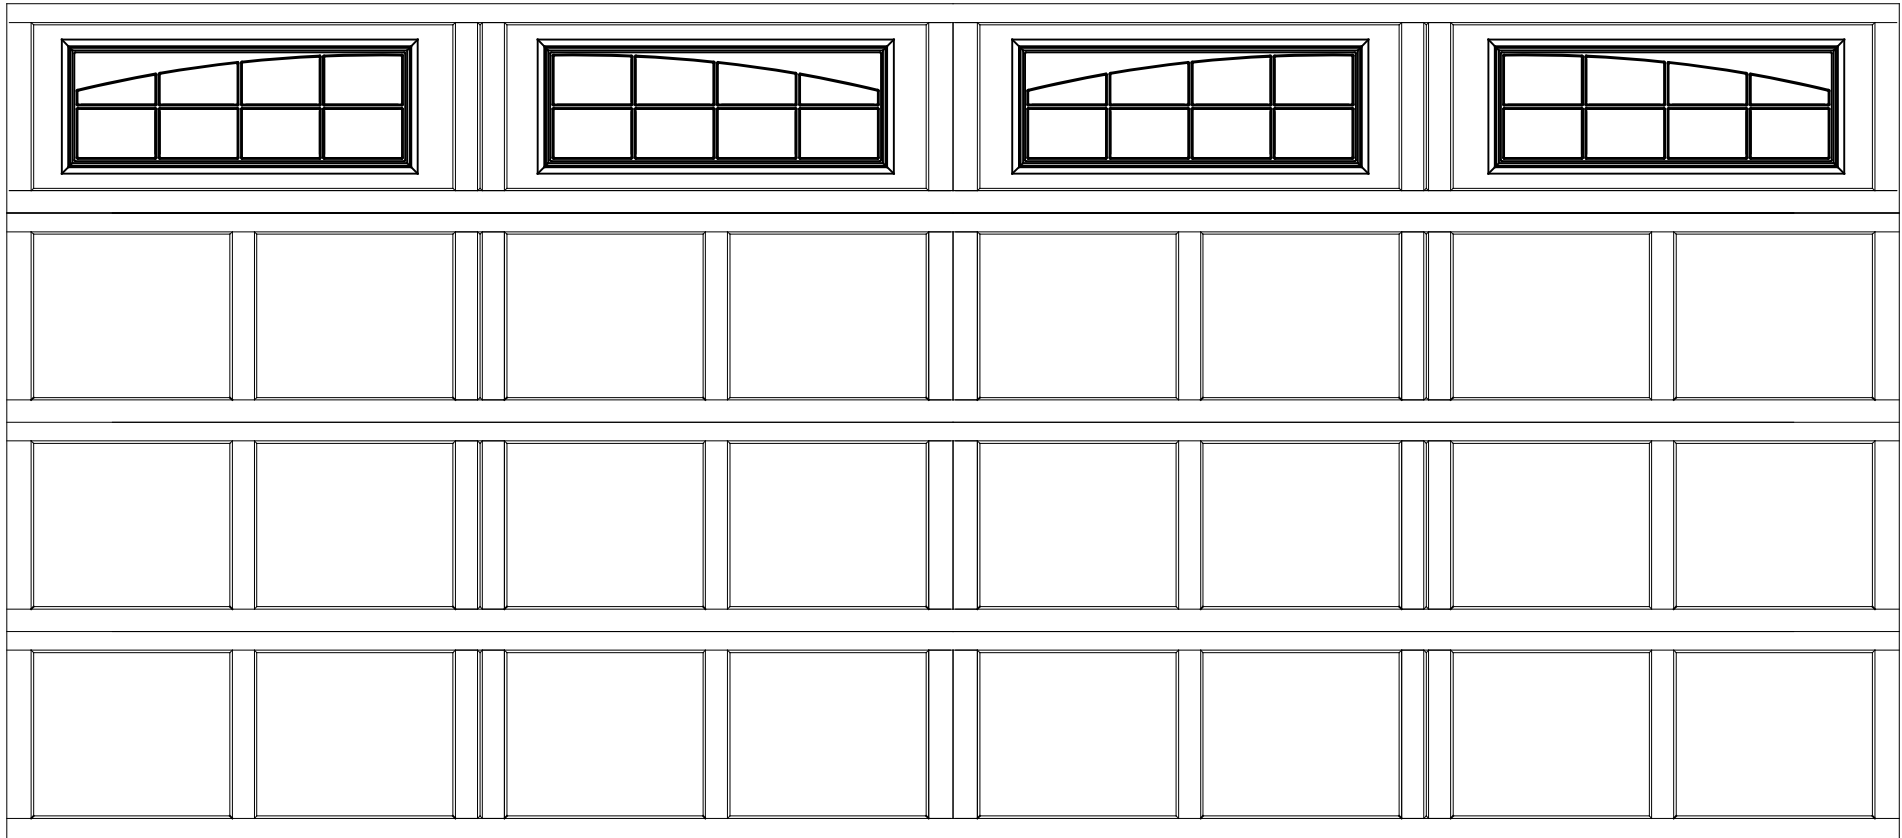

EXTERIOR VIEW

WAYNE-DALTON CONFIDENTIAL PROPRIETARY
NOT TO BE DUPLICATED OR REPRINTED WITHOUT
WRITTEN PERMISSION FROM OVERHEAD DOOR CORP.

WWW.WAYNE-DALTON.COM

WAYNE-DALTON, A DIVISION OF THE
OVERHEAD DOOR CORP.

18x8 9405 NEWPORT

4 SECTION/4 PANEL

DOUBLE ARCH STOCKTON III TOP SECTION SHOWN

CONSISTS OF (4) 23.8" SECTIONS