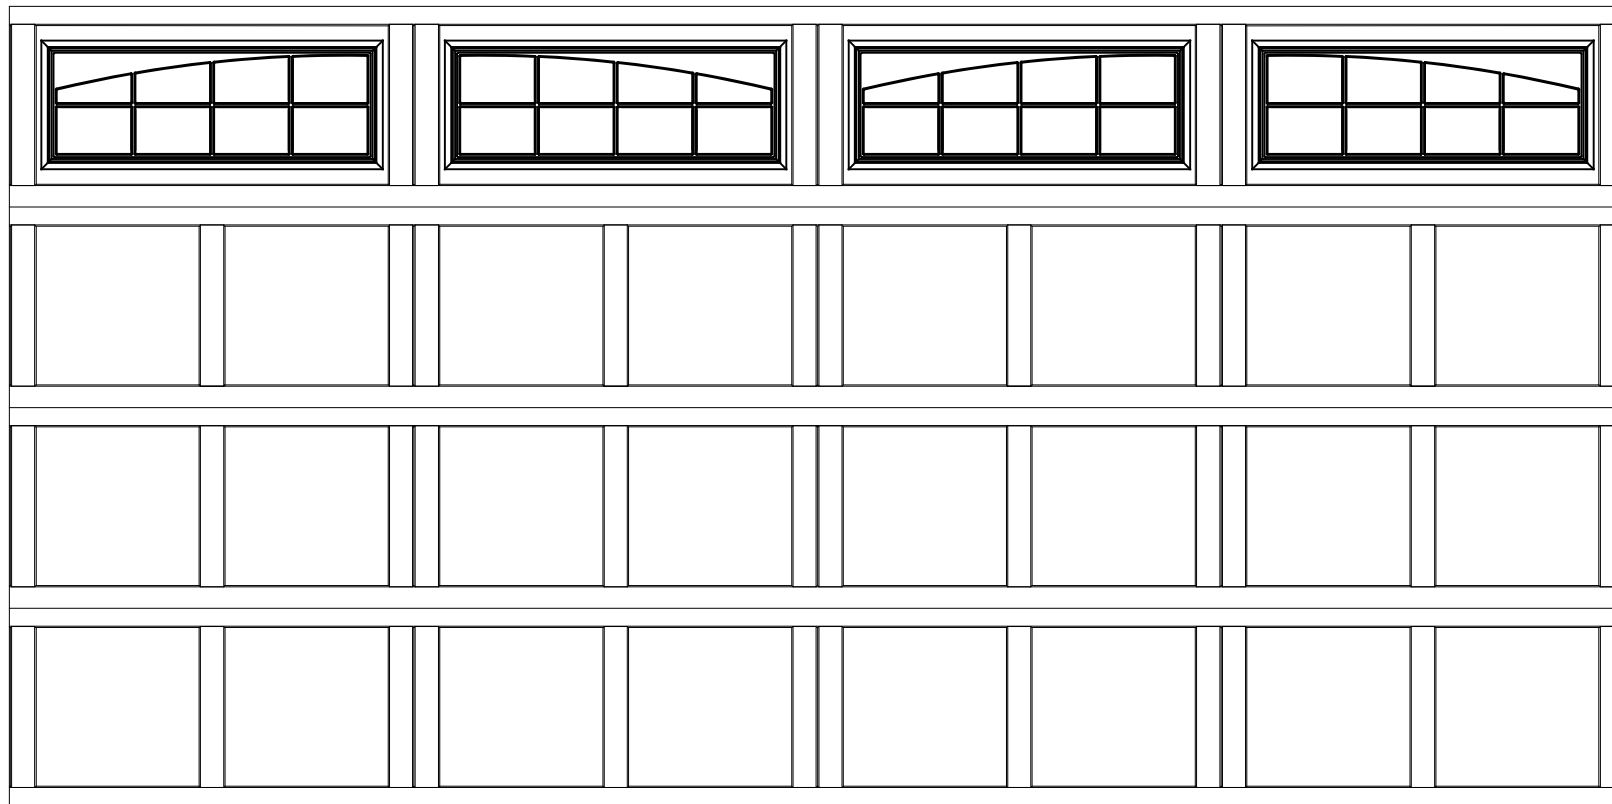

16 X 8 9405 NEWPORT DESIGN
4 SECTION / 4 PANEL
DOUBLE ARCH STOCKTON III TOP SECTION SHOWN
CONSISTS OF (4) 23.8" SECTIONS