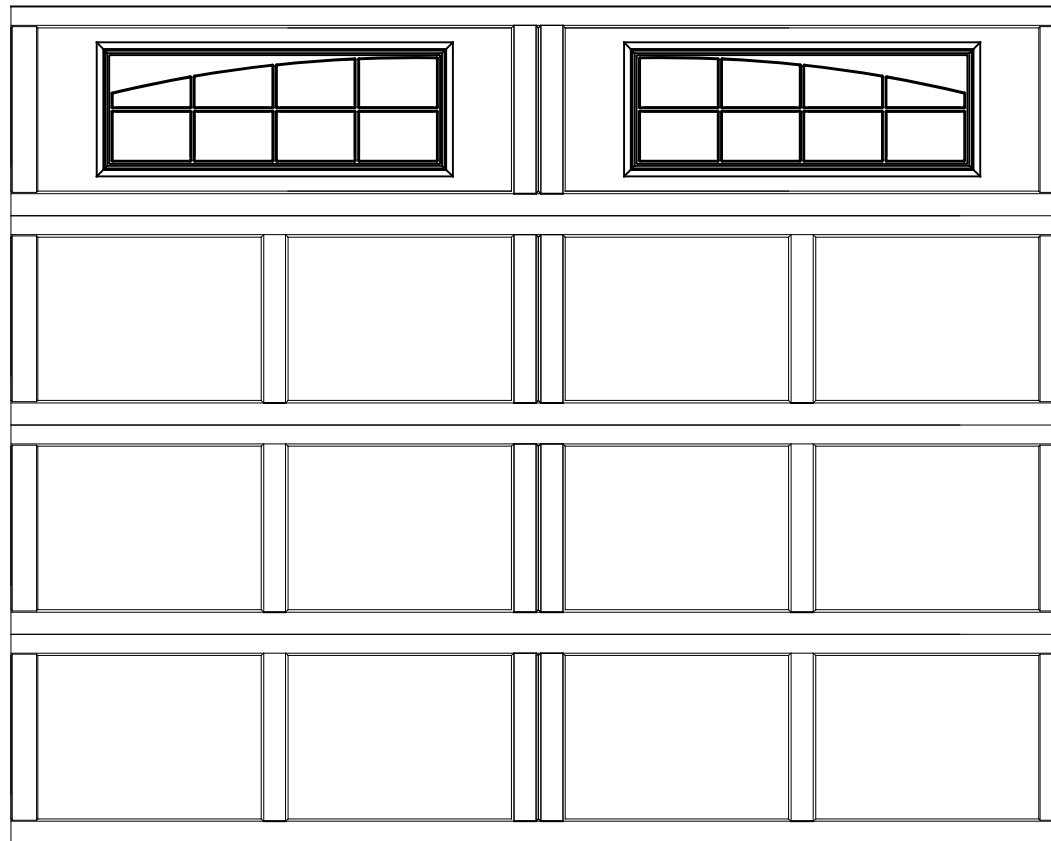

WAYNE-DALTON, A DIVISION OF THE
OVERHEAD DOOR CORP.

EXTERIOR VIEW

WAYNE-DALTON CONFIDENTIAL PROPRIETARY
NOT TO BE DUPLICATED OR REPRINTED WITHOUT
WRITTEN PERMISSION FROM OVERHEAD DOOR CORP.

WWW.WAYNE-DALTON.COM

10x8 9405 NEWPORT
4 SECTION/2 PANEL
ARCHSTOCKTON III TOP SECTION SHOWN
CONSISTS OF (4) 23.8" SECTIONS