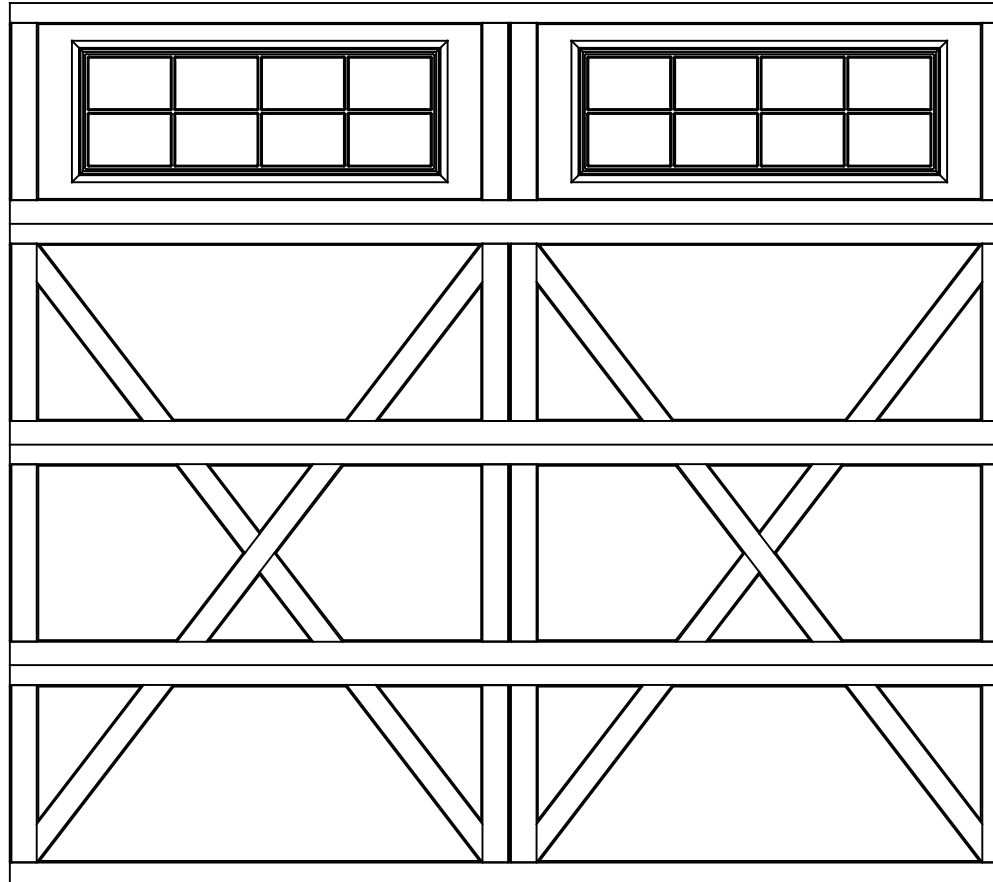

WAYNE-DALTON, A DIVISION OF THE
OVERHEAD DOOR CORP.

EXTERIOR VIEW

WAYNE-DALTON CONFIDENTIAL PROPRIETARY
NOT TO BE DUPLICATED OR REPRINTED WITHOUT
WRITTEN PERMISSION FROM OVERHEAD DOOR CORP.

WWW.WAYNE-DALTON.COM

9'0" X 8'0" 9405 LEXINGTON
4 SECTION / 2 PANEL
STOCKTON III TOP SECTION SHOWN
CONSISTS OF (4) 23.8" SECTIONS