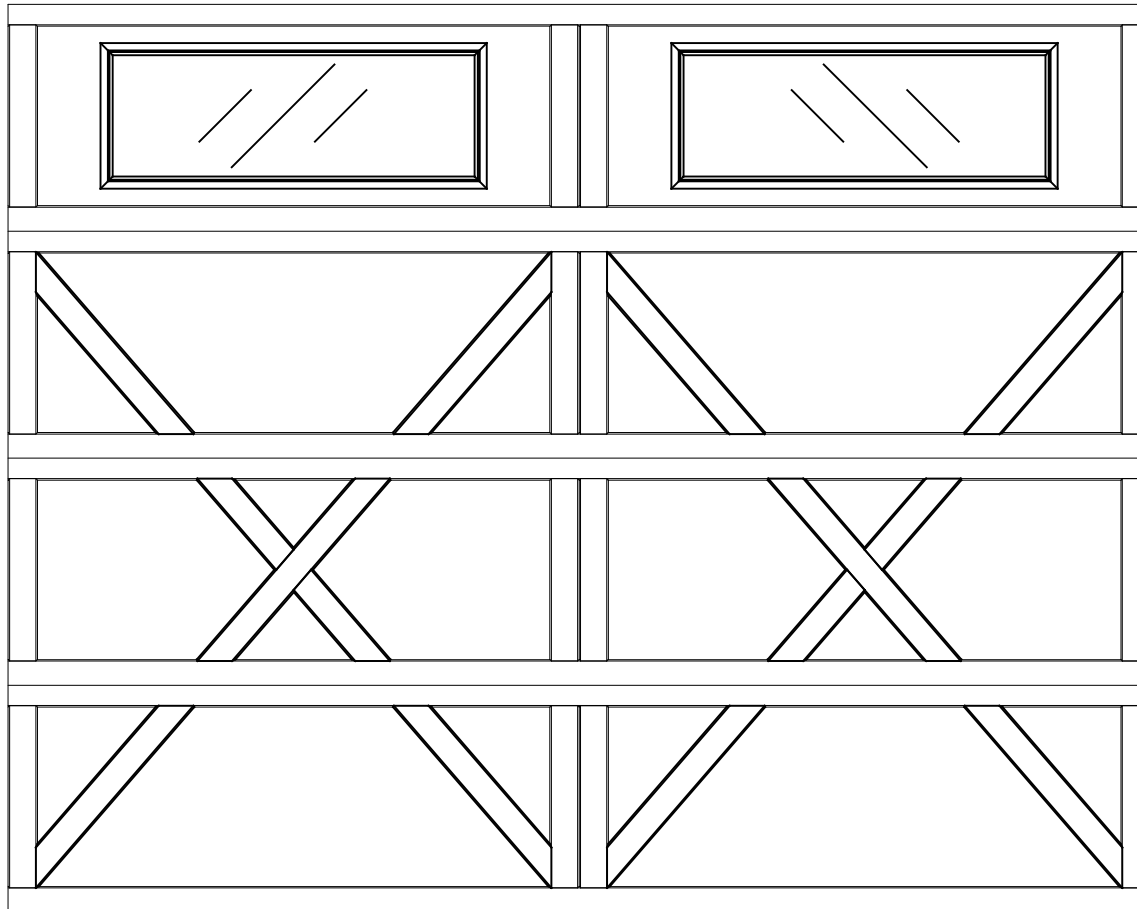

10'0" X 8'0" 9405 LEXINGTON
4 SECTION / 2 PANEL
STYLELINE III TOP SECTION SHOWN
CONSISTS OF (4) 23.8" SECTIONS