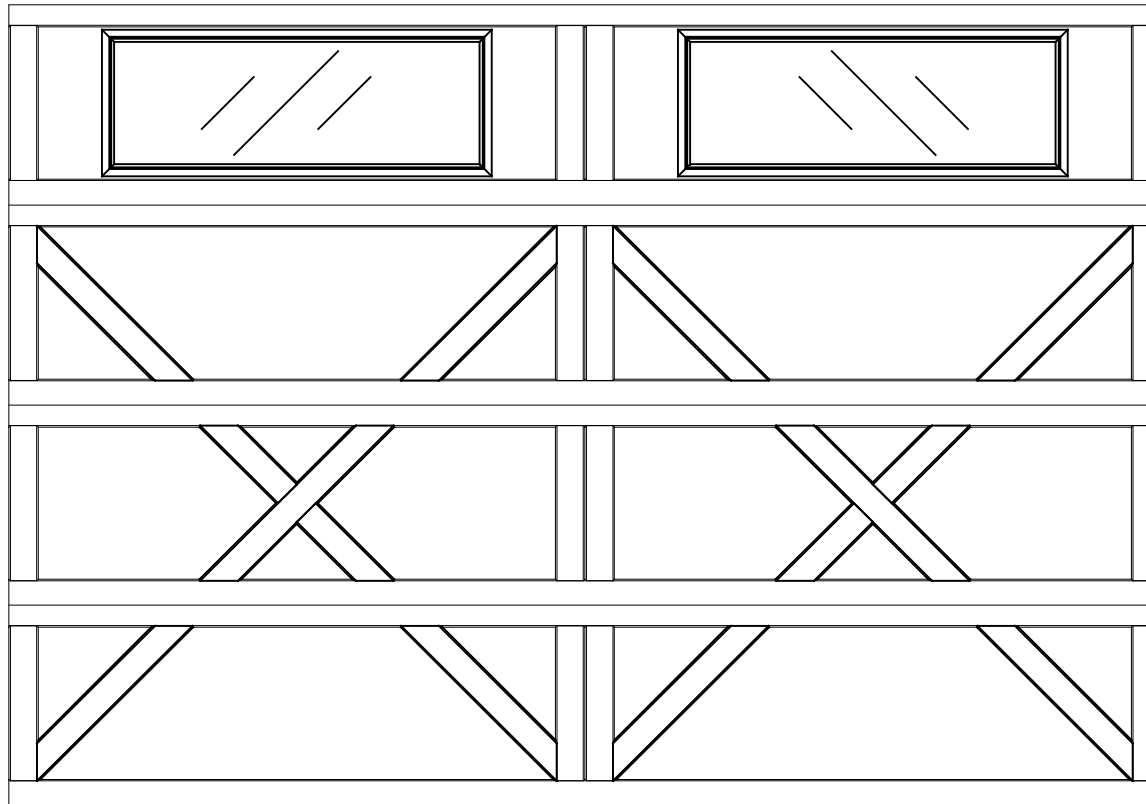

10'0" X 7'0" MODEL 9405 LEXINGTON  
4 SECTION / 4 PANEL  
PLAIN GLAZED TOP SECTION SHOWN  
CONSISTS OF (4) 20.8" SECTIONS