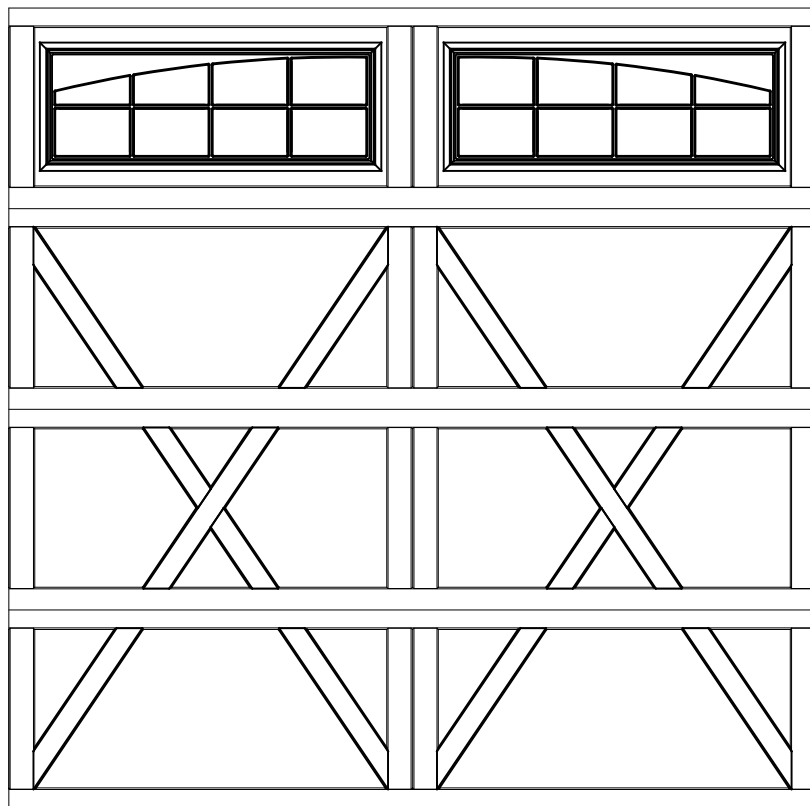

WAYNE-DALTON, A DIVISION OF THE
OVERHEAD DOOR CORP.

EXTERIOR VIEW

WAYNE-DALTON CONFIDENTIAL PROPRIETARY
NOT TO BE DUPLICATED OR REPRINTED WITHOUT
WRITTEN PERMISSION FROM OVERHEAD DOOR CORP.

WWW.WAYNE-DALTON.COM

8 X 8 9405 LEXINGTON DESIGN
4 SECTION / 2 PANEL
ARCH STOCKTON III TOP SECTION SHOWN
CONSISTS OF (4) 23.8" SECTIONS