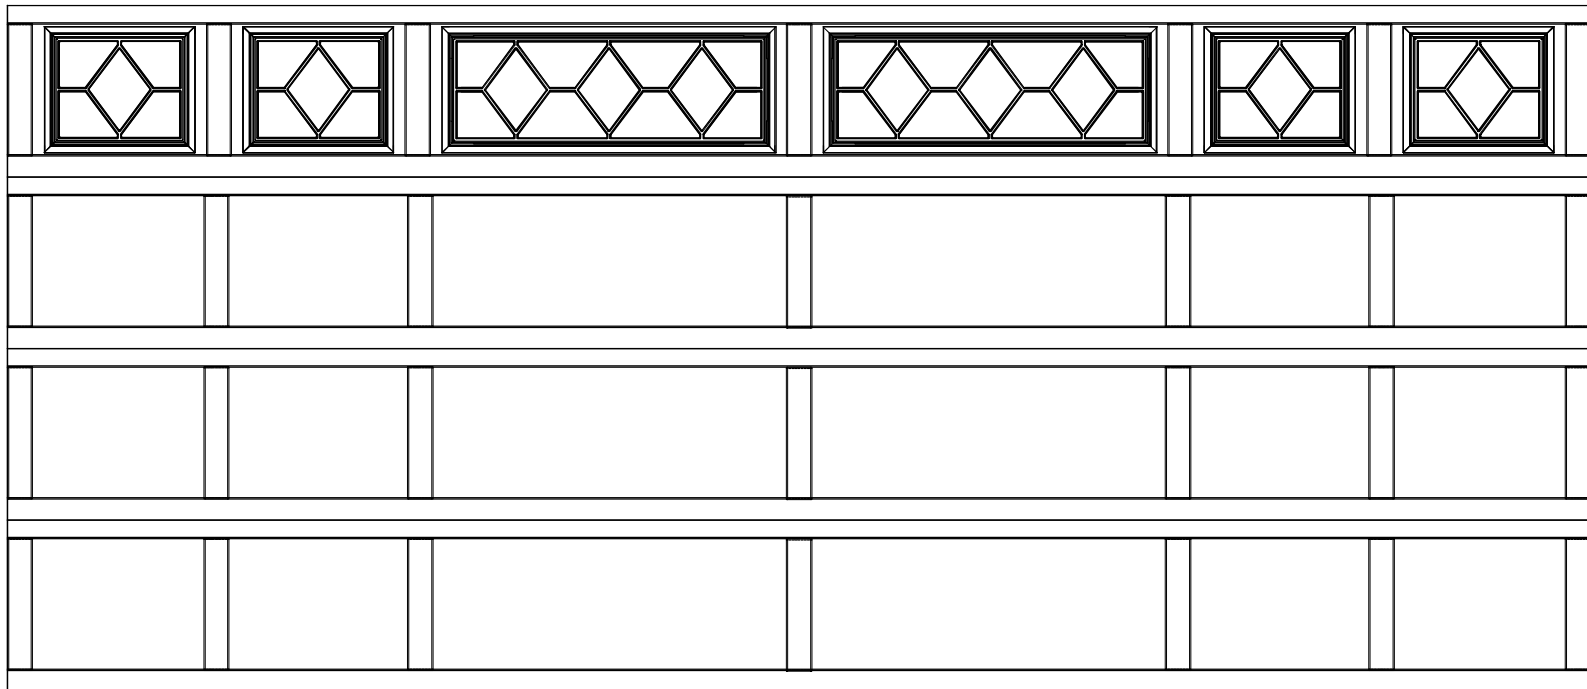

WWW.WAYNE-DALTON.COM

WAYNE-DALTON, A DIVISION OF
OVERHEAD DOOR CORPORATION

WAYNE-DALTON CONFIDENTIAL PROPRIETARY
NOT TO BE DUPLICATED OR REPRINTED WITHOUT
WRITTEN PERMISSION FROM WAYNE-DALTON CORP.

16x7 9405 HAMPTON
4 SECTION/6 PANEL
WATERTON TOP SECTION SHOWN
CONSISTS OF (4) 20.8" SECTIONS