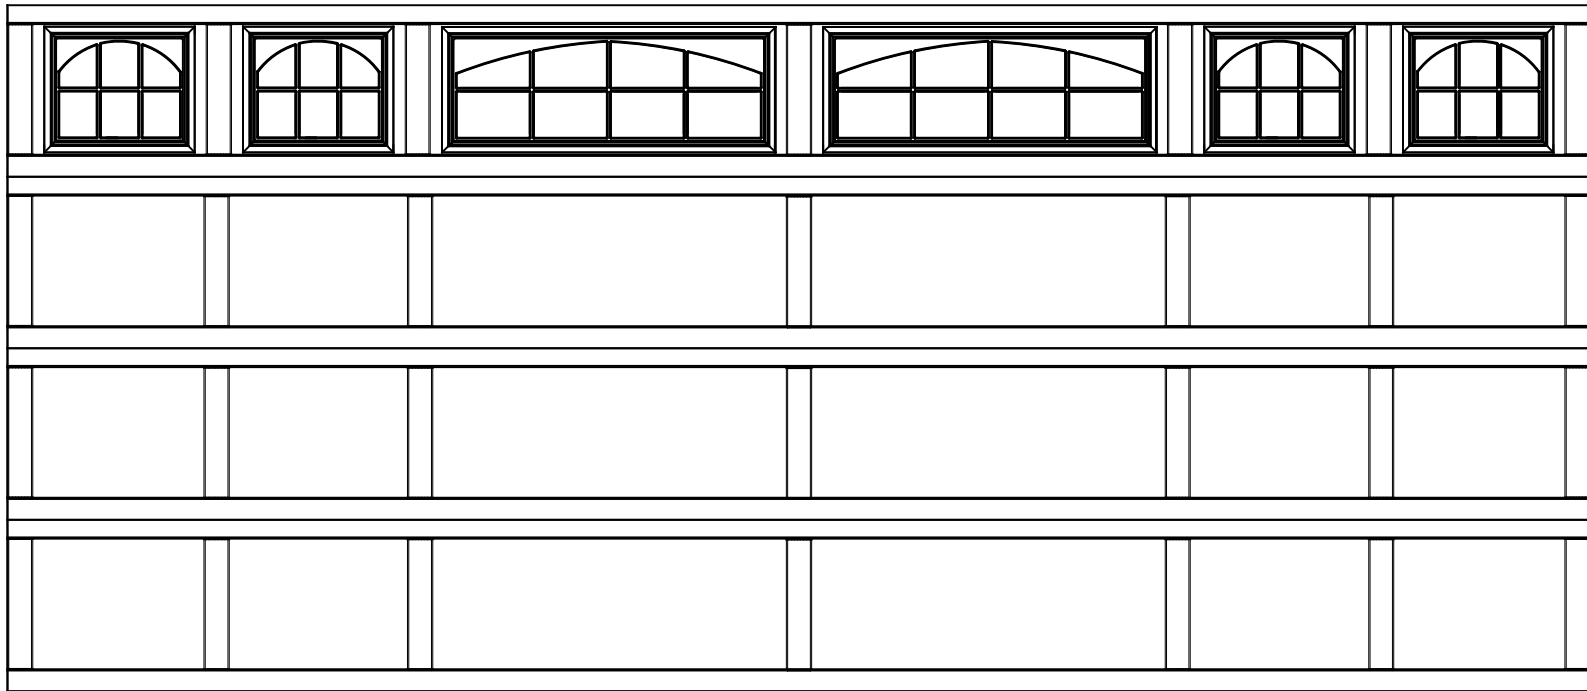

WWW.WAYNE-DALTON.COM

WAYNE-DALTON, A DIVISION OF
OVERHEAD DOOR CORPORATION

WAYNE-DALTON CONFIDENTIAL PROPRIETARY
NOT TO BE DUPLICATED OR REPRINTED WITHOUT
WRITTEN PERMISSION FROM WAYNE-DALTON CORP.

16x7 9405 HAMPTON
4 SECTION/6 PANEL
CASCADE III TOP SECTION SHOWN
CONSISTS OF (4) 20.8" SECTIONS